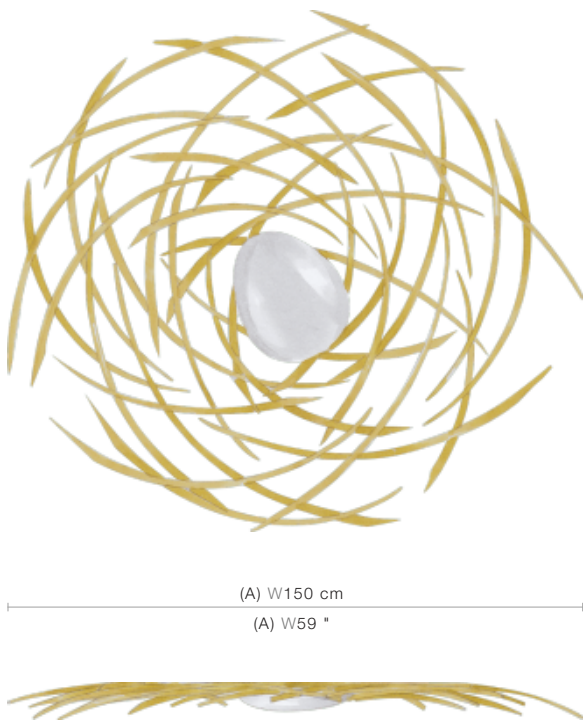

Birds Nest

(50-2812)

This extraordinary bird's nest mirror has a unique egg-shaped convex mirror pane at its heart, mounted on a carved bed of twigs.

FINISHING OPTIONS

Renaissance Gold Leaf
 French White
 Italian Silver Leaf
 Black Matte
 Special Finish

GLASS

Oval Convex

SIZE CHART

SIZE

Size A

W150 x H136 cm / W59 x H54 inches

PRICE LIST: PRICE

CODE

SIZE

GLASS
Oval Convex

50-2812-A

W150 x H136 cm / W59 x H54 inches

INQUIRE

BLUEPRINTS

(A) H136 cm
(A) H54 "

(A) W150 cm
(A) W59 "