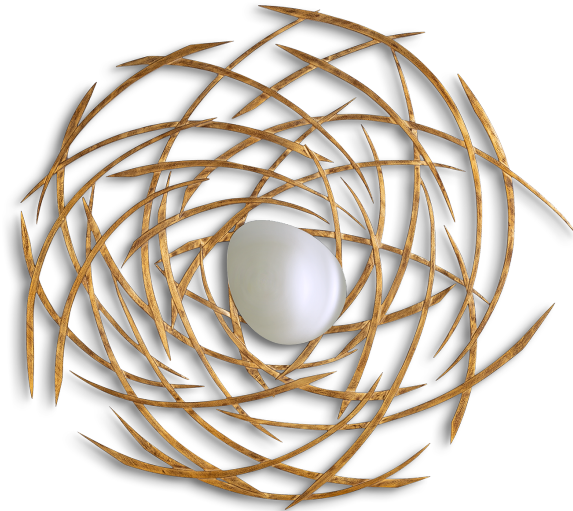

Birds Nest

(50-2812)

This extraordinary bird's nest mirror has a unique egg-shaped convex mirror pane at its heart, mounted on a carved bed of twigs.

FINISHING OPTIONS

Renaissance Gold Leaf
 French White
 Italian Silver Leaf
 Black Matte
 Special Finish

GLASS

Oval Convex

SIZE CHART

SIZE

Size A

W150 x H136 cm / W59 x H54 inches

PRICE LIST: PRICE

CODE

SIZE

GLASS
Oval Convex

50-2812-A

W150 x H136 cm / W59 x H54 inches

INQUIRE

BLUEPRINTS

(A) H136 cm
(A) H54 "

(A) W150 cm
(A) W59 "