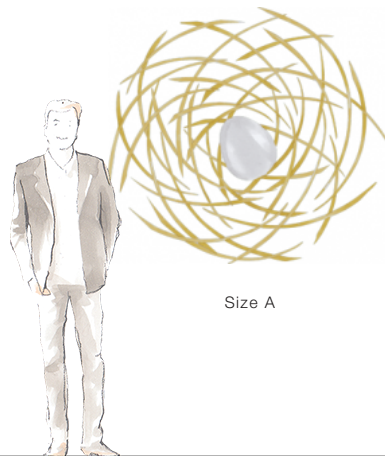

Birds Nest

(50-2812)

This extraordinary bird's nest mirror has a unique egg-shaped convex mirror pane at its heart, mounted on a carved bed of twigs.

FINISHING OPTIONS

Renaissance Gold Leaf
 French White
 Italian Silver Leaf
 Black Matte
 Special Finish

GLASS

Oval Convex

SIZE CHART

SIZE

Size A

W150 x H136 cm / W59 x H54 inches

PRICE LIST: PRICE

CODE

SIZE

GLASS
Oval Convex

50-2812-A

W150 x H136 cm / W59 x H54 inches

INQUIRE

BLUEPRINTS

(A) H136 cm
(A) H54 "

(A) W150 cm
(A) W59 "

50-2812

PACKAGING, WEIGHTS & MEASURES

SIZE	DIMENSION	VOLUME	WEIGHT	PACKAGE TYPE	NOTES
	(cm)				
A	W165 x D30 x H165 cm	0.82 m ³	55 kg	Crate	AF - CONVEX
A	W171 x D22 x H155 cm	0.58 m ³	31 kg	Crate	FCL - CONVEX
A	W175 x D22 x H155 cm	0.6 m ³	40 kg	Crate	LCL - CONVEX
A	W165 x D22 x H155 cm	0.56 m ³	31 kg	Crate	SA - CONVEX
	(inches)				
A	W65 x D12 x H65 "	28.95 ft ³	121 lbs	Crate	AF - CONVEX
A	W67 x D9 x H61 "	20.47 ft ³	68.2 lbs	Crate	FCL - CONVEX
A	W69 x D9 x H61 "	21.18 ft ³	88 lbs	Crate	LCL - CONVEX
A	W65 x D9 x H61 "	19.77 ft ³	68.2 lbs	Crate	SA - CONVEX