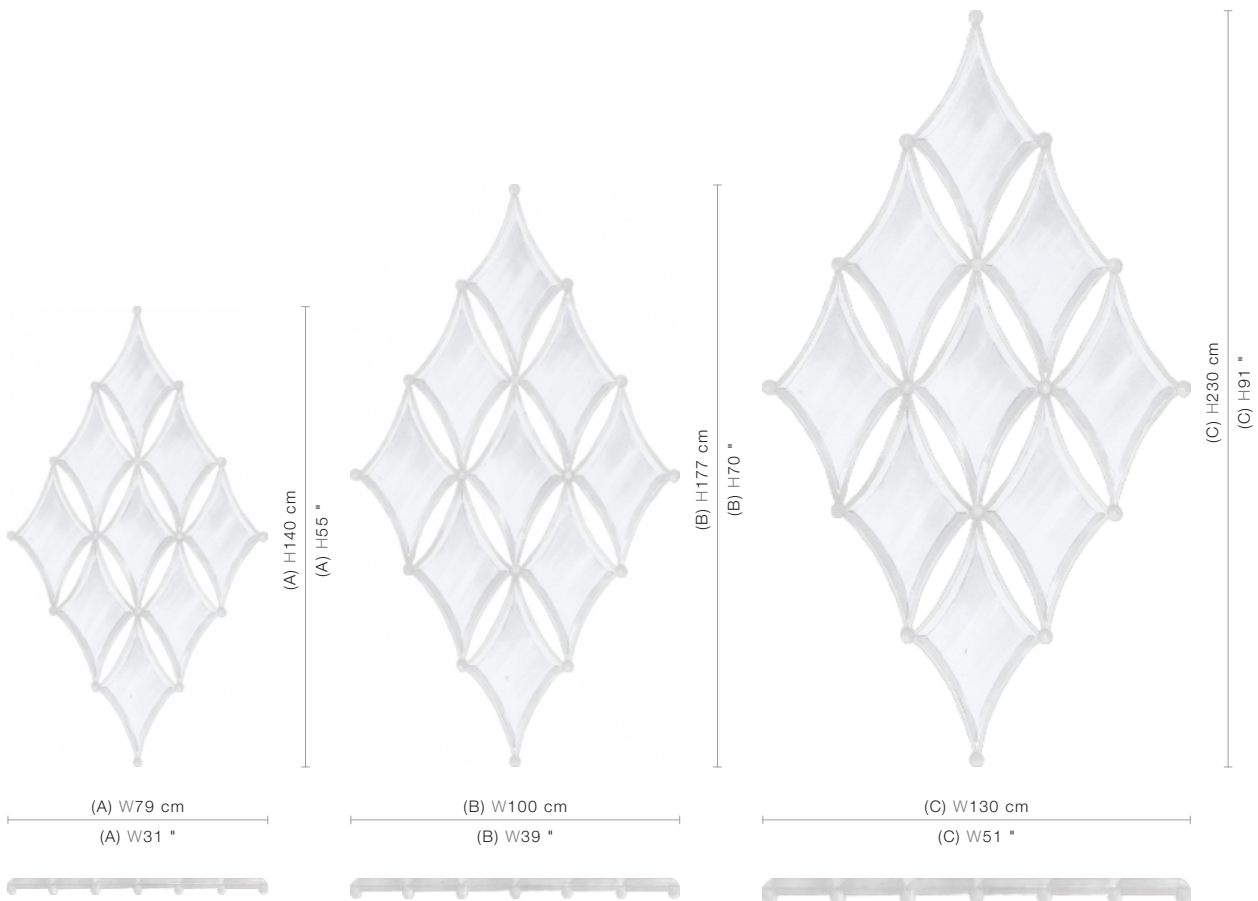

Les Diamants

(50-2546)

An exceptional design consisting of nine diamond mirror panes with hand-carved gilt borders, adorned by sixteen beads. Simply outstanding...

FINISHING OPTIONS

Bronzage
Renaissance Gold Leaf
Special Finish

GLASS

Micro Bevel

SIZE CHART

SIZE

Size A	W79 x H140 cm / W31 x H55 inches
Size B	W100 x H177 cm / W39 x H70 inches
Size C	W130 x H230 cm / W51 x H91 inches

PRICE LIST: PRICE

CODE	SIZE	GLASS Micro Bevel
50-2546-A	W79 x H140 cm / W31 x H55 inches	INQUIRE
50-2546-B	W100 x H177 cm / W39 x H70 inches	INQUIRE
50-2546-C	W130 x H230 cm / W51 x H91 inches	INQUIRE

BLUEPRINTS

PACKAGING, WEIGHTS & MEASURES

SIZE	DIMENSION	VOLUME	WEIGHT	PACKAGE TYPE	NOTES
(cm)					
A	W163 x D30 x H112 cm	0.55 m ³	36 kg	Crate	AF
A	W159 x D14 x H98 cm	0.22 m ³	18 kg	Box	FCL
A	W163 x D19 x H102 cm	0.32 m ³	32 kg	Crate	LCL
A	W163 x D19 x H102 cm	0.32 m ³	29 kg	Crate	SA
B	W201 x D30 x H138 cm	0.83 m ³	41 kg	Crate	AF
B	W196 x D16 x H122 cm	0.38 m ³	25 kg	Box	FCL
B	W201 x D19 x H128 cm	0.49 m ³	37 kg	Crate	LCL
B	W201 x D19 x H128 cm	0.49 m ³	34 kg	Crate	SA
C	W246 x D32 x H155 cm	1.22 m ³	70 kg	Crate	AF
C	W246 x D22 x H145 cm	0.78 m ³	45 kg	Crate	FCL
C	W246 x D22 x H145 cm	0.78 m ³	50 kg	Crate	LCL
C	W246 x D22 x H145 cm	0.78 m ³	45 kg	Crate	SA
(inches)					
A	W64 x D12 x H44 "	19.42 ft ³	79.2 lbs	Crate	AF
A	W63 x D6 x H39 "	7.77 ft ³	39.6 lbs	Box	FCL
A	W64 x D7 x H40 "	11.3 ft ³	70.4 lbs	Crate	LCL
A	W64 x D7 x H40 "	11.3 ft ³	63.8 lbs	Crate	SA
B	W79 x D12 x H54 "	29.3 ft ³	90.2 lbs	Crate	AF
B	W77 x D6 x H48 "	13.41 ft ³	55 lbs	Box	FCL
B	W79 x D7 x H50 "	17.3 ft ³	81.4 lbs	Crate	LCL
B	W79 x D7 x H50 "	17.3 ft ³	74.8 lbs	Crate	SA
C	W97 x D13 x H61 "	43.07 ft ³	154 lbs	Crate	AF
C	W97 x D9 x H57 "	27.53 ft ³	99 lbs	Crate	FCL
C	W97 x D9 x H57 "	27.53 ft ³	110 lbs	Crate	LCL
C	W97 x D9 x H57 "	27.53 ft ³	99 lbs	Crate	SA