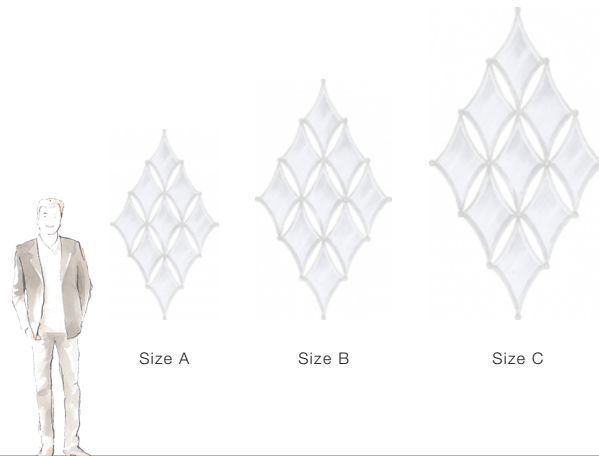

Les Diamants

(50-2546)

An exceptional design consisting of nine diamond mirror panes with hand-carved gilt borders, adorned by sixteen beads. Simply outstanding...

FINISHING OPTIONS

Bronzage
Renaissance Gold Leaf
Special Finish

GLASS

Micro Bevel

SIZE CHART

SIZE

Size A	W79 x H140 cm / W31 x H55 inches
Size B	W100 x H177 cm / W39 x H70 inches
Size C	W130 x H230 cm / W51 x H91 inches

PRICE LIST: PRICE

CODE	SIZE	GLASS Micro Bevel
50-2546-A	W79 x H140 cm / W31 x H55 inches	INQUIRE
50-2546-B	W100 x H177 cm / W39 x H70 inches	INQUIRE
50-2546-C	W130 x H230 cm / W51 x H91 inches	INQUIRE

BLUEPRINTS

PACKAGING, WEIGHTS & MEASURES

SIZE	DIMENSION	VOLUME	WEIGHT	PACKAGE TYPE	NOTES
(cm)					
A	W163 x D30 x H112 cm	0.55 m ³	36 kg	Crate	AF
A	W159 x D14 x H98 cm	0.22 m ³	18 kg	Box	FCL
A	W163 x D19 x H102 cm	0.32 m ³	32 kg	Crate	LCL
A	W163 x D19 x H102 cm	0.32 m ³	29 kg	Crate	SA
B	W201 x D30 x H138 cm	0.83 m ³	41 kg	Crate	AF
B	W196 x D16 x H122 cm	0.38 m ³	25 kg	Box	FCL
B	W201 x D19 x H128 cm	0.49 m ³	37 kg	Crate	LCL
B	W201 x D19 x H128 cm	0.49 m ³	34 kg	Crate	SA
C	W246 x D32 x H155 cm	1.22 m ³	70 kg	Crate	AF
C	W246 x D22 x H145 cm	0.78 m ³	45 kg	Crate	FCL
C	W246 x D22 x H145 cm	0.78 m ³	50 kg	Crate	LCL
C	W246 x D22 x H145 cm	0.78 m ³	45 kg	Crate	SA
(inches)					
A	W64 x D12 x H44 "	19.42 ft ³	79.2 lbs	Crate	AF
A	W63 x D6 x H39 "	7.77 ft ³	39.6 lbs	Box	FCL
A	W64 x D7 x H40 "	11.3 ft ³	70.4 lbs	Crate	LCL
A	W64 x D7 x H40 "	11.3 ft ³	63.8 lbs	Crate	SA
B	W79 x D12 x H54 "	29.3 ft ³	90.2 lbs	Crate	AF
B	W77 x D6 x H48 "	13.41 ft ³	55 lbs	Box	FCL
B	W79 x D7 x H50 "	17.3 ft ³	81.4 lbs	Crate	LCL
B	W79 x D7 x H50 "	17.3 ft ³	74.8 lbs	Crate	SA
C	W97 x D13 x H61 "	43.07 ft ³	154 lbs	Crate	AF
C	W97 x D9 x H57 "	27.53 ft ³	99 lbs	Crate	FCL
C	W97 x D9 x H57 "	27.53 ft ³	110 lbs	Crate	LCL
C	W97 x D9 x H57 "	27.53 ft ³	99 lbs	Crate	SA