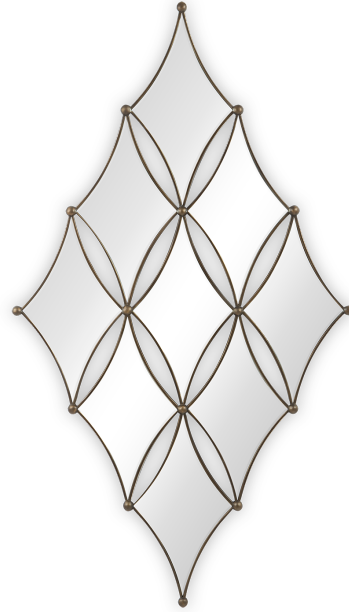

Les Diamants

(50-2546)

An exceptional design consisting of nine diamond mirror panes with hand-carved gilt borders, adorned by sixteen beads. Simply outstanding...

FINISHING OPTIONS

Bronzage
Renaissance Gold Leaf
Special Finish

GLASS

Micro Bevel

SIZE CHART

SIZE

Size A	W79 x H140 cm / W31 x H55 inches
Size B	W100 x H177 cm / W39 x H70 inches
Size C	W130 x H230 cm / W51 x H91 inches

PRICE LIST: PRICE

CODE	SIZE	GLASS Micro Bevel
50-2546-A	W79 x H140 cm / W31 x H55 inches	INQUIRE
50-2546-B	W100 x H177 cm / W39 x H70 inches	INQUIRE
50-2546-C	W130 x H230 cm / W51 x H91 inches	INQUIRE