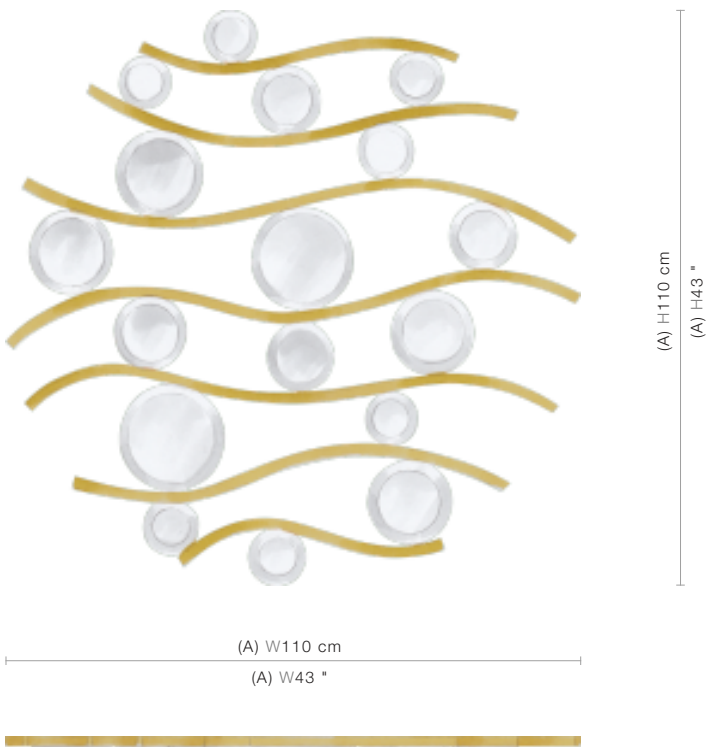

Clematis
(50-2471)

Waves of hand carved curves punctuated by diverse sized bubbles of glass define this unique mirror frame, crafted from both solid and engineered wood.

FINISHING OPTIONS

- Renaissance Gold Leaf
- Tabac
- Special Finish

GLASS

- Micro Bevel
- Round Convex

SIZE CHART

SIZE

Size A W110 x H110 cm / W43 x H43 inches

PRICE LIST: PRICE

| CODE | SIZE | GLASS Micro Bevel | GLASS Round Convex |
|-----------|-----------------------------------|----------------------|-----------------------|
| 50-2471-A | W110 x H110 cm / W43 x H43 inches | INQUIRE | INQUIRE |

BLUEPRINTS

50-2471

PACKAGING, WEIGHTS & MEASURES

| SIZE | DIMENSION | VOLUME | WEIGHT | PACKAGE TYPE | NOTES |
|------|----------------------|-----------------------|----------|--------------|--------------|
| | (cm) | | | | |
| A | W130 x D30 x H139 cm | 0.54 m ³ | 28 kg | Crate | AF |
| A | W130 x D30 x H139 cm | 0.54 m ³ | 28 kg | Crate | AF - CONVEX |
| A | W130 x D17 x H129 cm | 0.29 m ³ | 22 kg | Crate | FCL |
| A | W130 x D22 x H129 cm | 0.37 m ³ | 22 kg | Crate | FCL - CONVEX |
| A | W130 x D17 x H129 cm | 0.29 m ³ | 26 kg | Crate | LCL |
| A | W130 x D22 x H129 cm | 0.37 m ³ | 26 kg | Crate | LCL - CONVEX |
| A | W130 x D17 x H129 cm | 0.29 m ³ | 22 kg | Crate | SA |
| A | W130 x D22 x H129 cm | 0.37 m ³ | 22 kg | Crate | SA - CONVEX |
| | (inches) | | | | |
| A | W51 x D12 x H55 " | 19.06 ft ³ | 61.6 lbs | Crate | AF |
| A | W51 x D12 x H55 " | 19.06 ft ³ | 61.6 lbs | Crate | AF - CONVEX |
| A | W51 x D7 x H51 " | 10.24 ft ³ | 48.4 lbs | Crate | FCL |
| A | W51 x D9 x H51 " | 13.06 ft ³ | 48.4 lbs | Crate | FCL - CONVEX |
| A | W51 x D7 x H51 " | 10.24 ft ³ | 57.2 lbs | Crate | LCL |
| A | W51 x D9 x H51 " | 13.06 ft ³ | 57.2 lbs | Crate | LCL - CONVEX |
| A | W51 x D7 x H51 " | 10.24 ft ³ | 48.4 lbs | Crate | SA |
| A | W51 x D9 x H51 " | 13.06 ft ³ | 48.4 lbs | Crate | SA - CONVEX |