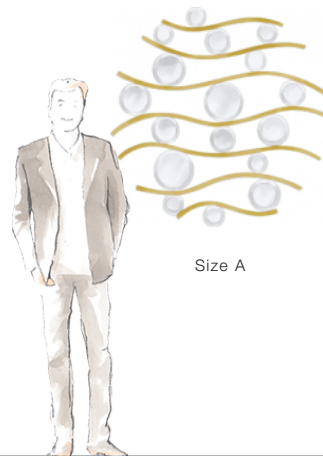

Clematis
(50-2471)

Waves of hand carved curves punctuated by diverse sized bubbles of glass define this unique mirror frame, crafted from both solid and engineered wood.

FINISHING OPTIONS

- Renaissance Gold Leaf
- Tabac
- Special Finish

GLASS

- Micro Bevel
- Round Convex

SIZE CHART

SIZE

Size A W110 x H110 cm / W43 x H43 inches

PRICE LIST: PRICE

| CODE | SIZE | GLASS Micro Bevel | GLASS Round Convex |
|-----------|-----------------------------------|----------------------|-----------------------|
| 50-2471-A | W110 x H110 cm / W43 x H43 inches | INQUIRE | INQUIRE |

BLUEPRINTS

50-2471

PACKAGING, WEIGHTS & MEASURES

| SIZE | DIMENSION | VOLUME | WEIGHT | PACKAGE TYPE | NOTES |
|------|----------------------|-----------------------|----------|--------------|--------------|
| | (cm) | | | | |
| A | W130 x D30 x H139 cm | 0.54 m ³ | 28 kg | Crate | AF |
| A | W130 x D30 x H139 cm | 0.54 m ³ | 28 kg | Crate | AF - CONVEX |
| A | W130 x D17 x H129 cm | 0.29 m ³ | 22 kg | Crate | FCL |
| A | W130 x D22 x H129 cm | 0.37 m ³ | 22 kg | Crate | FCL - CONVEX |
| A | W130 x D17 x H129 cm | 0.29 m ³ | 26 kg | Crate | LCL |
| A | W130 x D22 x H129 cm | 0.37 m ³ | 26 kg | Crate | LCL - CONVEX |
| A | W130 x D17 x H129 cm | 0.29 m ³ | 22 kg | Crate | SA |
| A | W130 x D22 x H129 cm | 0.37 m ³ | 22 kg | Crate | SA - CONVEX |
| | (inches) | | | | |
| A | W51 x D12 x H55 " | 19.06 ft ³ | 61.6 lbs | Crate | AF |
| A | W51 x D12 x H55 " | 19.06 ft ³ | 61.6 lbs | Crate | AF - CONVEX |
| A | W51 x D7 x H51 " | 10.24 ft ³ | 48.4 lbs | Crate | FCL |
| A | W51 x D9 x H51 " | 13.06 ft ³ | 48.4 lbs | Crate | FCL - CONVEX |
| A | W51 x D7 x H51 " | 10.24 ft ³ | 57.2 lbs | Crate | LCL |
| A | W51 x D9 x H51 " | 13.06 ft ³ | 57.2 lbs | Crate | LCL - CONVEX |
| A | W51 x D7 x H51 " | 10.24 ft ³ | 48.4 lbs | Crate | SA |
| A | W51 x D9 x H51 " | 13.06 ft ³ | 48.4 lbs | Crate | SA - CONVEX |