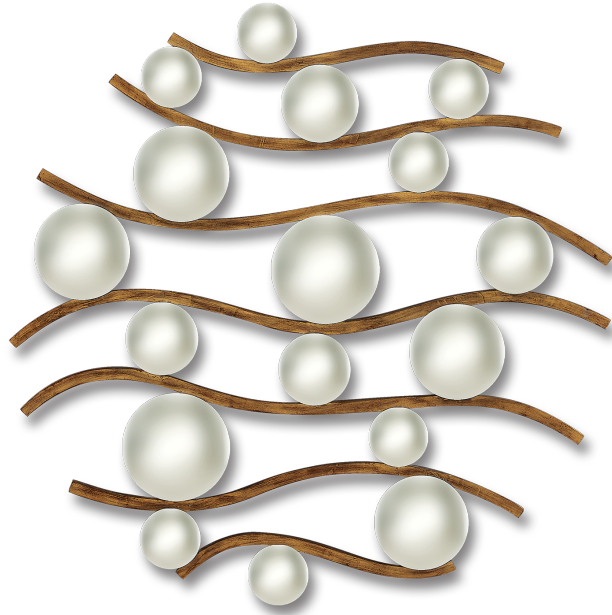

Clematis
(50-2471)

Waves of hand carved curves punctuated by diverse sized bubbles of glass define this unique mirror frame, crafted from both solid and engineered wood.

FINISHING OPTIONS

- Renaissance Gold Leaf
- Tabac
- Special Finish

GLASS

- Micro Bevel
- Round Convex

SIZE CHART

SIZE

Size A W110 x H110 cm / W43 x H43 inches

PRICE LIST: PRICE

| CODE | SIZE | GLASS Micro Bevel | GLASS Round Convex |
|-----------|-----------------------------------|----------------------|-----------------------|
| 50-2471-A | W110 x H110 cm / W43 x H43 inches | INQUIRE | INQUIRE |