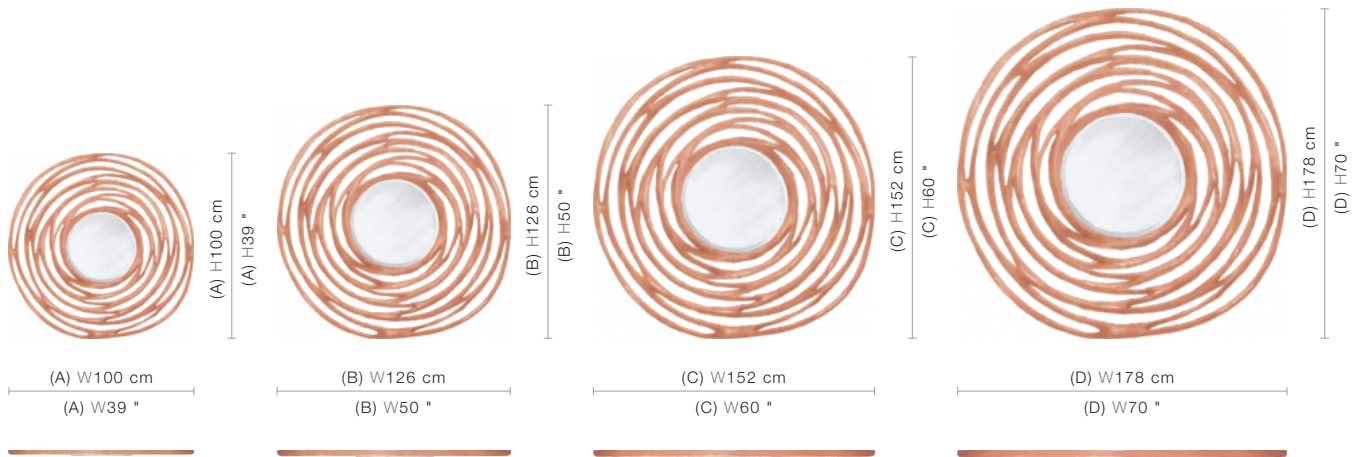

PRICE LIST: PRICE

CODE	SIZE	GLASS Cut Edge	GLASS Round Convex
50-2446-A	W100 x H100 cm / W39 x H39 inches	INQUIRE	INQUIRE
50-2446-B	W126 x H126 cm / W50 x H50 inches	INQUIRE	INQUIRE
50-2446-C	W152 x H152 cm / W60 x H60 inches	INQUIRE	INQUIRE
50-2446-D	W178 x H178 cm / W70 x H70 inches	INQUIRE	INQUIRE

BLUEPRINTS