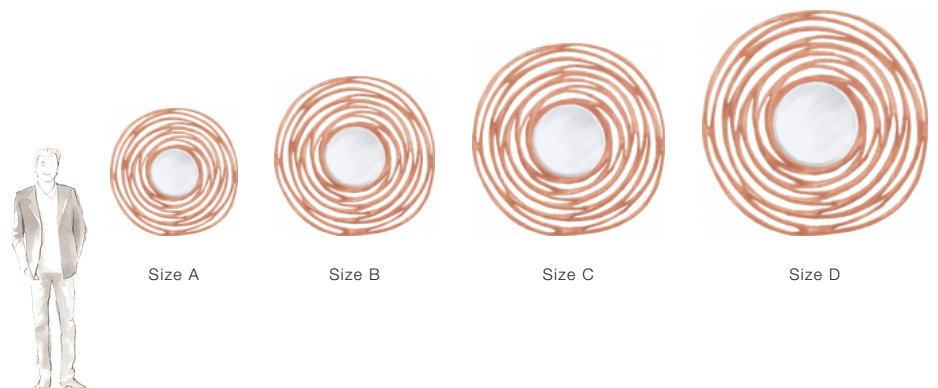

50-2446

Cercle Social

(50-2446)

Enter the world of Christopher Guy with this mirror frame, hand-carved into irregular circles to make a stunning statement piece.

FINISHING OPTIONS

Renaissance Gold Leaf
Italian Silver Leaf
Black Matte
French White
Special Finish

GLASS

Cut Edge
Round Convex

SIZE CHART

SIZE

Size A	W100 x H100 cm / W39 x H39 inches
Size B	W126 x H126 cm / W50 x H50 inches
Size C	W152 x H152 cm / W60 x H60 inches
Size D	W178 x H178 cm / W70 x H70 inches

PRICE LIST: PRICE

CODE	SIZE	GLASS Cut Edge	GLASS Round Convex
50-2446-A	W100 x H100 cm / W39 x H39 inches	INQUIRE	INQUIRE
50-2446-B	W126 x H126 cm / W50 x H50 inches	INQUIRE	INQUIRE
50-2446-C	W152 x H152 cm / W60 x H60 inches	INQUIRE	INQUIRE
50-2446-D	W178 x H178 cm / W70 x H70 inches	INQUIRE	INQUIRE