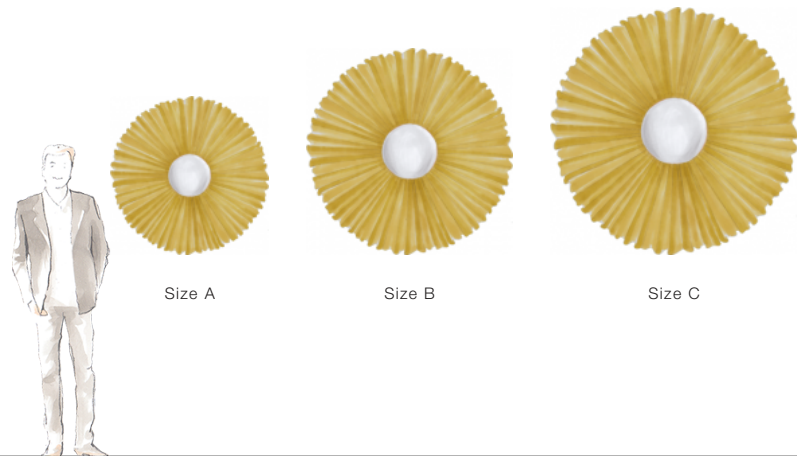

GLASS

Micro Bevel
Round Convex

SIZE CHART

SIZE

Size A	W96 x H96 cm / W38 x H38 inches
Size B	W125 x H125 cm / W49 x H49 inches
Size C	W150 x H150 cm / W59 x H59 inches

PRICE LIST: PRICE

CODE	SIZE	GLASS	GLASS
		Micro Bevel	Round Convex
50-2366-A	W96 x H96 cm / W38 x H38 inches	INQUIRE	INQUIRE
50-2366-B	W125 x H125 cm / W49 x H49 inches	INQUIRE	INQUIRE
50-2366-C	W150 x H150 cm / W59 x H59 inches	INQUIRE	INQUIRE