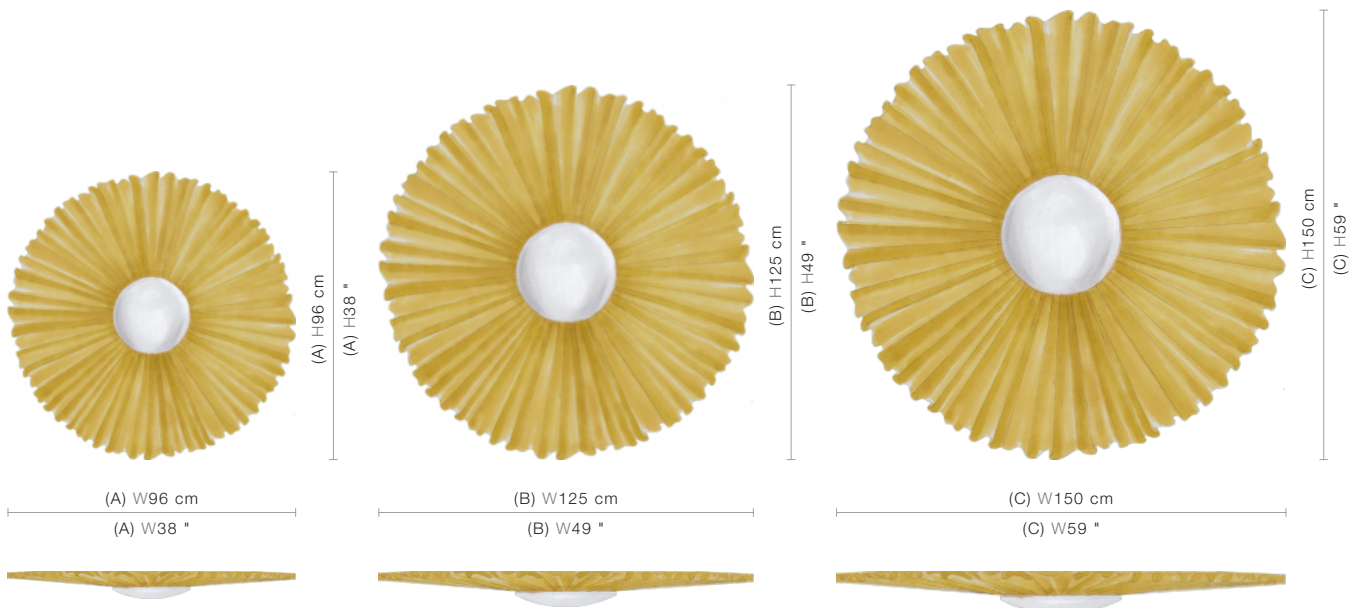

PRICE LIST: PRICE

CODE	SIZE	GLASS	GLASS
		Micro Bevel	Round Convex
50-2366-A	W96 x H96 cm / W38 x H38 inches	INQUIRE	INQUIRE
50-2366-B	W125 x H125 cm / W49 x H49 inches	INQUIRE	INQUIRE
50-2366-C	W150 x H150 cm / W59 x H59 inches	INQUIRE	INQUIRE

BLUEPRINTS