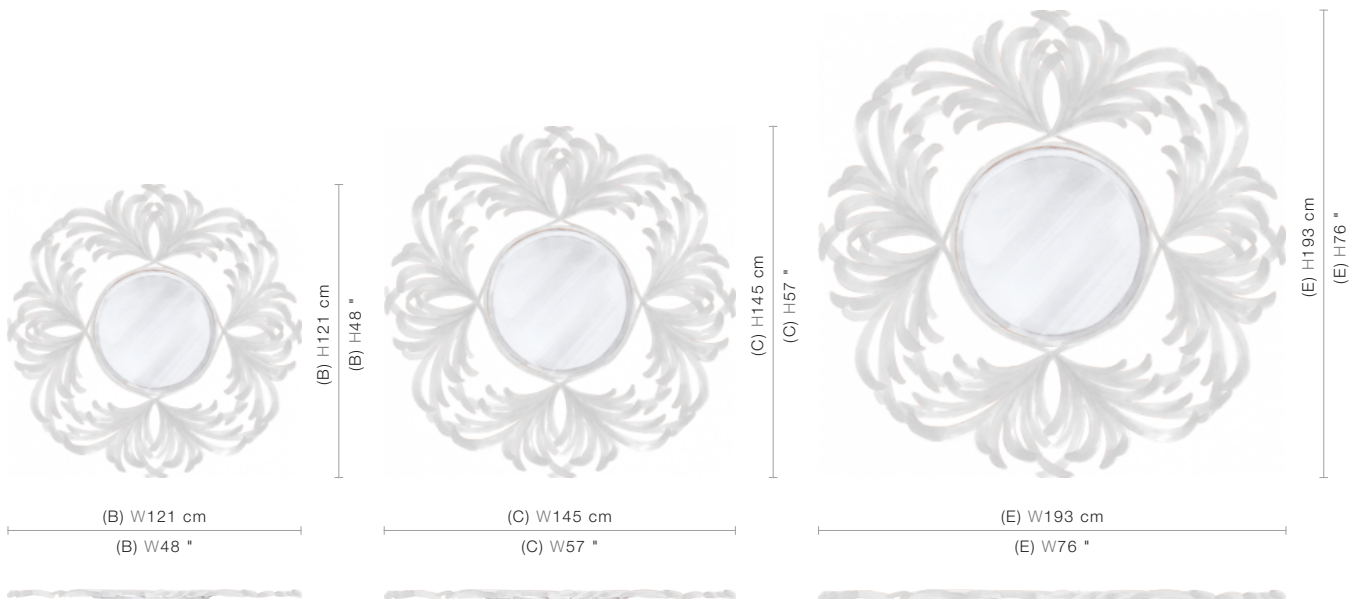

PRICE LIST: PRICE

CODE	SIZE	GLASS	GLASS
		Polished Edge	Round Convex
50-1191-B	W121 x H121 cm / W48 x H48 inches	INQUIRE	INQUIRE
50-1191-C	W145 x H145 cm / W57 x H57 inches	INQUIRE	INQUIRE
50-1191-E	W193 x H193 cm / W76 x H76 inches	INQUIRE	INQUIRE

BLUEPRINTS