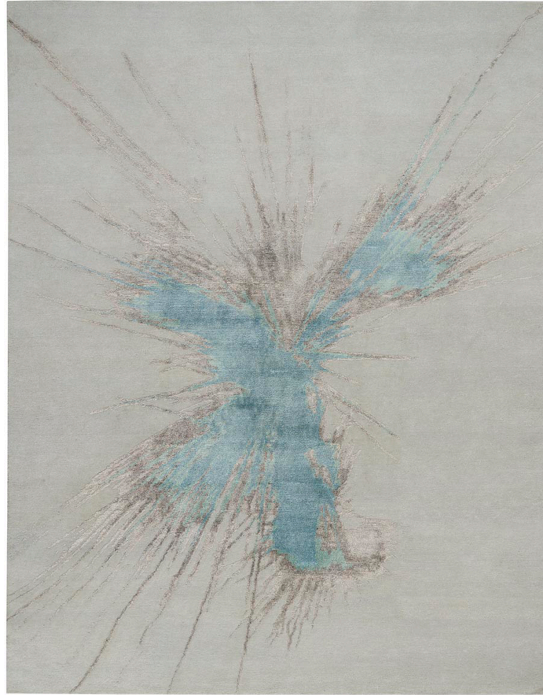

47-0054

Starfire

(47-0054)

"Angular in design, Starfire embodies the essence of power. Converging vectors create an explosion of creativity, beauty and wonder. This subtle, but powerful image depicts a bold and exciting 'focus' for all new horizons. Wool and Silk"

- Christopher Guy

Also available in square shape (47-0055) and round shape (47-0056).

FINISHING OPTIONS

N/A

SIZE

- Size D 183 x 274 cm / 6 x 9 feet
- Size A 244 x 305 cm / 8 x 10 feet
- Size B 274 x 366 cm / 9 x 12 feet
- Size C 305 x 427 cm / 10 x 14 feet
- Size E 366 x 457 cm / 12 x 15 feet
- Size F 366 x 549 cm / 12 x 18 feet

ADDITIONAL INFO

All Natural	No
Applications	Indoor only; Hospitality Grade
Material	Guestrooms/Suite New Zealand Wool, Silk
Rug Height	0.5
Recycled	No
Traffic	Recommended for areas with heavy foot traffic
Shedding	Moderate shedding
Room	Bedroom, Living Room, Dining Room, Study, Family Room
Reversible	No
Pile Description	Cut pile
Nonslip Back	No