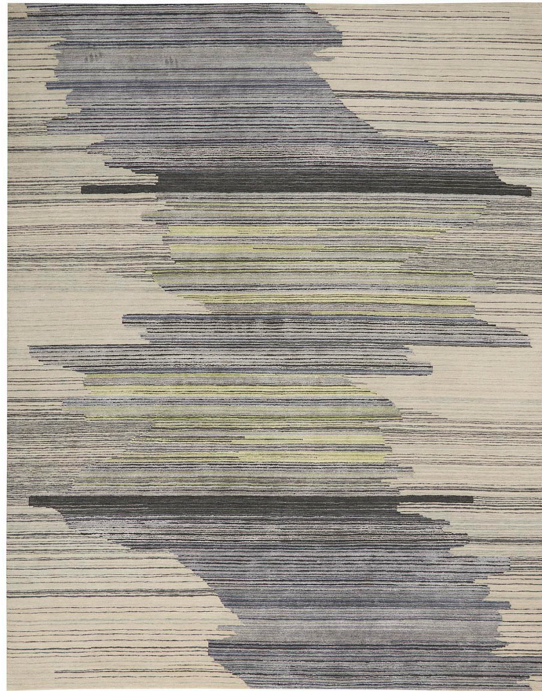

47-0051

The Knolls

(47-0051)

"Cascading countryside knolls of an ever-changing landscape create this asymmetrical collage. Modernistic in its visual portrayal, the beauty is so gracefully interpreted through an articulated series of irregular striations. The modern landscape."

- Christopher Guy

Also available in square shape

(47-0052) and round shape (47-0053).

FINISHING OPTIONS

N/A

SIZE

- Size D 183 x 274 cm / 6 x 9 feet
- Size A 244 x 305 cm / 8 x 10 feet
- Size B 274 x 366 cm / 9 x 12 feet
- Size C 305 x 427 cm / 10 x 14 feet
- Size E 366 x 457 cm / 12 x 15 feet
- Size F 366 x 549 cm / 12 x 18 feet

ADDITIONAL INFO

- All Natural No
- Applications Indoor only
- Material New Zealand Wool, Silk

- Rug Height .50
- Recycled No
- Please Note Due to the detailed construction of our rugs, both handmade and machine-made, sizes may vary. Recommended for areas with heavy foot traffic
- Shedding Moderate shedding
- Reversible No
- Pile Description Cut pile
- Nonslip Back No
- Machine Washable No