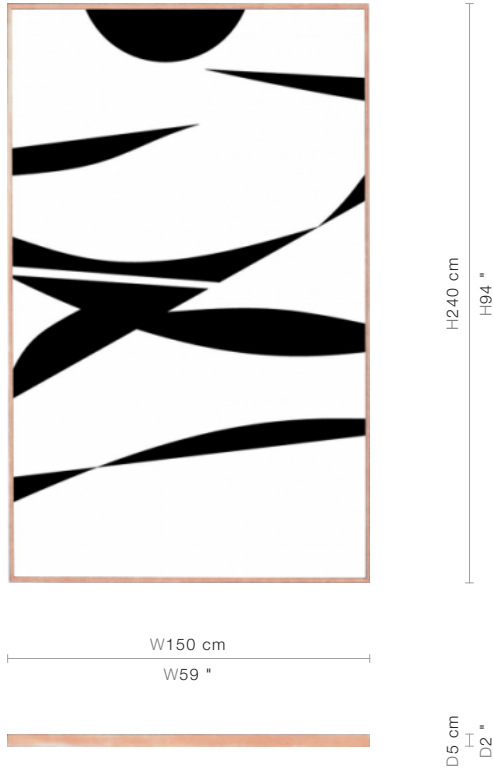

46-0735

Ermine

(46-0735)

Inspired by the black flashes of tail tips on white snow ermines, this is a striking piece of wall décor, painted by hand onto a wooden frame and destined to bring a touch of drama to any interiors scheme.

FINISHING OPTIONS

Black Lacquer

SIZE

W150 x D5 x H240 cm / W59 x D2 x H94 inches

PRICE LIST: PRICE

CODE	SIZE	PRICE
46-0735	W150 x D5 x H240 cm / W59 x D2 x H94 inches	INQUIRE

BLUEPRINTS

PACKAGING, WEIGHTS & MEASURES

DIMENSION	VOLUME	WEIGHT	PACKAGE TYPE	NOTES
<i>(cm)</i>				
W252 x D30 x H171 cm	1.29 m ³	90 kg	Crate	AF
W252 x D20 x H162 cm	0.82 m ³	85 kg	Crate	FCL
W252 x D20 x H162 cm	0.82 m ³	90 kg	Crate	LCL
W252 x D17 x H162 cm	0.69 m ³	85 kg	Crate	SA
<i>(inches)</i>				
W99 x D12 x H67 "	45.54 ft ³	198 lbs	Crate	AF
W99 x D8 x H64 "	28.95 ft ³	187 lbs	Crate	FCL
W99 x D8 x H64 "	28.95 ft ³	198 lbs	Crate	LCL
W99 x D7 x H64 "	24.36 ft ³	187 lbs	Crate	SA