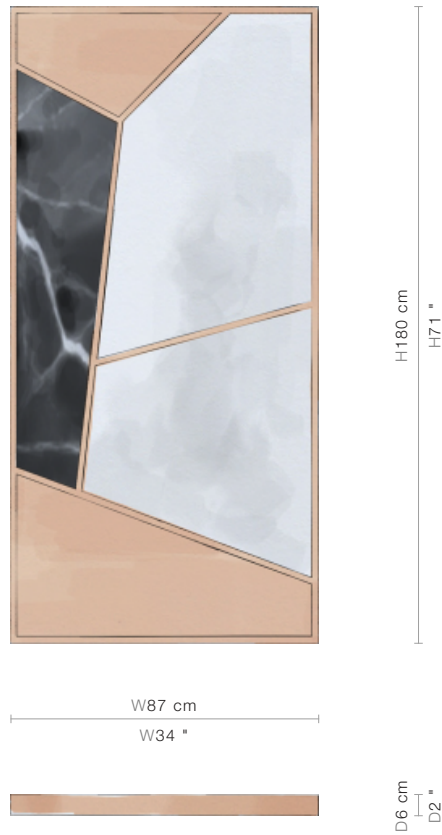

46-0734

Andrade

(46-0734)

Named after the famous Op Art abstract artist, Edna Andrade, this stunning wall décor piece features geometric piece of mirror, wood veneer and white Carrara marble, slotted together to form a decorative rectangle.

FINISHING OPTIONS

Tabac
Java Café Varnish
Espresso

SIZE

W87 x D6 x H180 cm / W34 x D2 x H71 inches

ADDITIONAL INFO

Materials: White Carrara Marble,
Veneer and polished edge mirror

PRICE LIST: PRICE

CODE	SIZE	PRICE
46-0734	W87 x D6 x H180 cm / W34 x D2 x H71 inches	INQUIRE

BLUEPRINTS

PACKAGING, WEIGHTS & MEASURES

DIMENSION	VOLUME	WEIGHT	PACKAGE TYPE	NOTES
<i>(cm)</i>				
W192 x D30 x H108 cm	0.62 m ³	75 kg	Crate	AF
W192 x D18 x H99 cm	0.34 m ³	72 kg	Crate	FCL
W192 x D18 x H99 cm	0.34 m ³	72 kg	Crate	LCL
<i>(inches)</i>				
W76 x D12 x H43 "	21.89 ft ³	165 lbs	Crate	AF
W76 x D7 x H39 "	12 ft ³	158.4 lbs	Crate	FCL
W76 x D7 x H39 "	12 ft ³	158.4 lbs	Crate	LCL