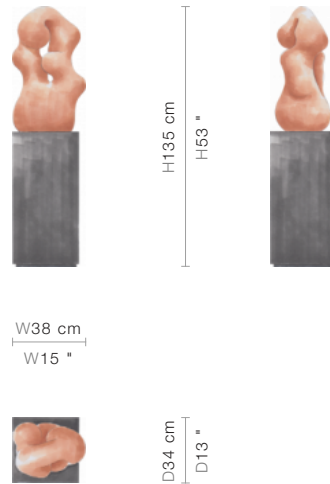

46-0713

Abstract on pedestal II

(46-0713)

A beautifully handcrafted abstract natural wood sculpture displayed on an elegant black wood pedestal.

FINISHING OPTIONS

A-La-Nature Sharinga/Black Shadow

SIZE

W38 x D34 x H135 cm / W15 x D13 x H53 inches

PRICE LIST: PRICE

CODE	SIZE	PRICE
46-0713	W38 x D34 x H135 cm / W15 x D13 x H53 inches	INQUIRE

BLUEPRINTS

PACKAGING, WEIGHTS & MEASURES

DIMENSION	VOLUME	WEIGHT	PACKAGE TYPE	NOTES
(cm)				
W48 x D48 x H96 cm	0.22 m ³	52 kg	Crate	AF - Base
W52 x D43 x H91 cm	0.2 m ³	48 kg	Crate	AF - Wood Statue
W43 x D43 x H82 cm	0.15 m ³	24 kg	Box	FCL - Base
W47 x D38 x H77 cm	0.14 m ³	20 kg	Box	FCL - Wood Statue
W48 x D48 x H87 cm	0.2 m ³	49 kg	Crate	LCL - Base
W52 x D43 x H82 cm	0.18 m ³	45 kg	Crate	LCL - Wood Statue
W48 x D48 x H96 cm	0.22 m ³	48 kg	Crate	SA - Base
W52 x D43 x H91 cm	0.2 m ³	44 kg	Crate	SA - Wood Statue
(inches)				
W19 x D19 x H38 "	7.77 ft ³	114.4 lbs	Crate	AF - Base
W20 x D17 x H36 "	7.06 ft ³	105.6 lbs	Crate	AF - Wood Statue
W17 x D17 x H32 "	5.3 ft ³	52.8 lbs	Box	FCL - Base
W19 x D15 x H30 "	4.94 ft ³	44 lbs	Box	FCL - Wood Statue
W19 x D19 x H34 "	7.06 ft ³	107.8 lbs	Crate	LCL - Base
W20 x D17 x H32 "	6.35 ft ³	99 lbs	Crate	LCL - Wood Statue
W19 x D19 x H38 "	7.77 ft ³	105.6 lbs	Crate	SA - Base
W20 x D17 x H36 "	7.06 ft ³	96.8 lbs	Crate	SA - Wood Statue