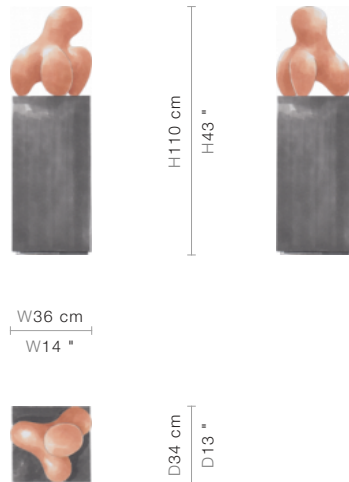

46-0712

Abstract on pedestal

(46-0712)

A beautifully handcrafted abstract natural wood sculpture displayed on an elegant black wood pedestal.

FINISHING OPTIONS

A-La-Nature Sharinga/Black Shadow

SIZE

W36 x D34 x H110 cm / W14 x D13 x H43 inches

PRICE LIST: PRICE

CODE	SIZE	PRICE
46-0712	W36 x D34 x H110 cm / W14 x D13 x H43 inches	INQUIRE

BLUEPRINTS

PACKAGING, WEIGHTS & MEASURES

DIMENSION	VOLUME	WEIGHT	PACKAGE TYPE	NOTES
(cm)				
W43 x D43 x H91 cm	0.17 m ³	46 kg	Crate	AF - Base
W45 x D43 x H61 cm	0.12 m ³	36 kg	Crate	AF - Wood Statue
W43 x D43 x H82 cm	0.15 m ³	24 kg	Box	FCL - Base
W45 x D43 x H52 cm	0.1 m ³	17 kg	Box	FCL - Wood Statue
W43 x D43 x H82 cm	0.15 m ³	40 kg	Crate	LCL - Base
W45 x D43 x H52 cm	0.1 m ³	32 kg	Crate	LCL - Wood Statue
W43 x D43 x H91 cm	0.17 m ³	42 kg	Crate	SA - Base
W45 x D43 x H61 cm	0.12 m ³	32 kg	Crate	SA - Wood Statue
(inches)				
W17 x D17 x H36 "	6 ft ³	101.2 lbs	Crate	AF - Base
W18 x D17 x H24 "	4.24 ft ³	79.2 lbs	Crate	AF - Wood Statue
W17 x D17 x H32 "	5.3 ft ³	52.8 lbs	Box	FCL - Base
W18 x D17 x H20 "	3.53 ft ³	37.4 lbs	Box	FCL - Wood Statue
W17 x D17 x H32 "	5.3 ft ³	88 lbs	Crate	LCL - Base
W18 x D17 x H20 "	3.53 ft ³	70.4 lbs	Crate	LCL - Wood Statue
W17 x D17 x H36 "	6 ft ³	92.4 lbs	Crate	SA - Base
W18 x D17 x H24 "	4.24 ft ³	70.4 lbs	Crate	SA - Wood Statue