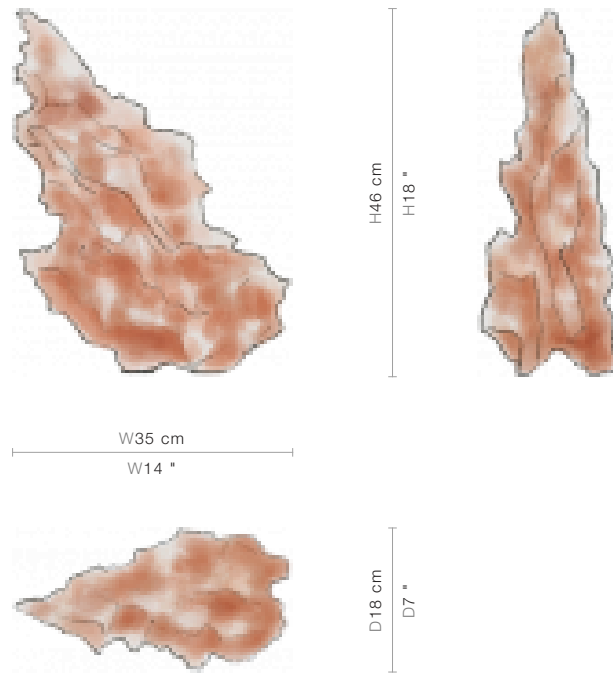

BLUEPRINTS

PACKAGING, WEIGHTS & MEASURES

DIMENSION	VOLUME	WEIGHT	PACKAGE TYPE	NOTES
<i>(cm)</i>				
W43 x D30 x H66 cm	0.09 m³	28 kg	Crate	AF
W44 x D27 x H56 cm	0.07 m³	12 kg	Box	FCL
W43 x D30 x H56 cm	0.07 m³	22 kg	Crate	LCL
W43 x D30 x H66 cm	0.09 m³	25 kg	Crate	SA
<i>(inches)</i>				
W17 x D12 x H26 "	3.18 ft³	61.6 lbs	Crate	AF
W17 x D11 x H22 "	2.47 ft³	26.4 lbs	Box	FCL
W17 x D12 x H22 "	2.47 ft³	48.4 lbs	Crate	LCL
W17 x D12 x H26 "	3.18 ft³	55 lbs	Crate	SA

Please note, the finishing and fabric colour references printed are purely indicative.
The blueprints are for representation only, and not to a particular scale.

Christopher Guy reserves the right to modify the product information as required, without any prior notice.

Copyright © 2000 - 2024 Christopher Guy. All Rights Reserved.

(Downloaded on 25 April 2024)