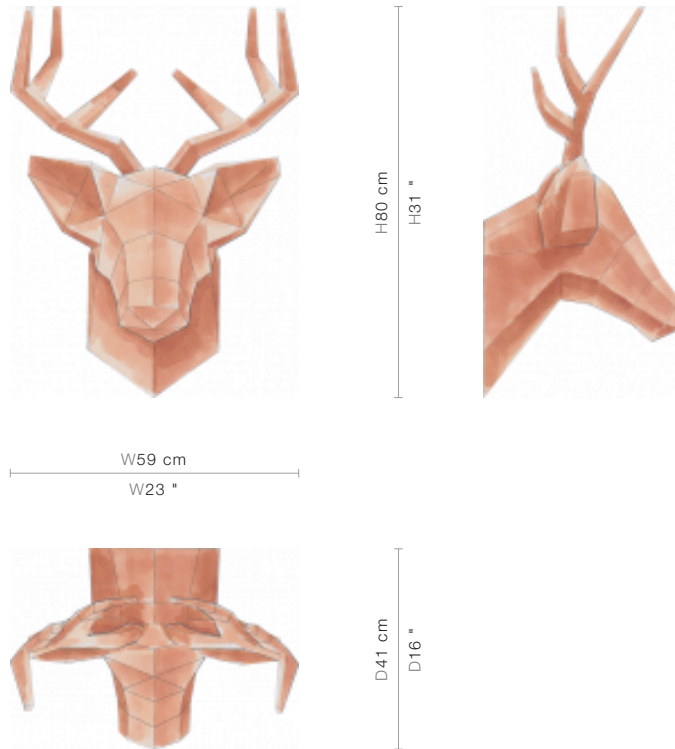

BLUEPRINTS

PACKAGING, WEIGHTS & MEASURES

DIMENSION	VOLUME	WEIGHT	PACKAGE TYPE	NOTES
<i>(cm)</i>				
W100 x D74 x H61 cm	0.45 m³	23 kg	Crate	AF - DE-1163
W100 x D74 x H51 cm	0.38 m³	8 kg	Box	FCL - DE-1163
W100 x D74 x H51 cm	0.38 m³	20 kg	Crate	LCL - DE-1163
W100 x D74 x H61 cm	0.45 m³	21 kg	Crate	SA - DE-1163
<i>(inches)</i>				
W39 x D29 x H24 "	15.89 ft³	50.6 lbs	Crate	AF - DE-1163
W39 x D29 x H20 "	13.41 ft³	17.6 lbs	Box	FCL - DE-1163
W39 x D29 x H20 "	13.41 ft³	44 lbs	Crate	LCL - DE-1163
W39 x D29 x H24 "	15.89 ft³	46.2 lbs	Crate	SA - DE-1163

Please note, the finishing and fabric colour references printed are purely indicative.
The blueprints are for representation only, and not to a particular scale.

Christopher Guy reserves the right to modify the product information as required, without any prior notice.

Copyright © 2000 - 2024 Christopher Guy. All Rights Reserved.

(Downloaded on 25 April 2024)