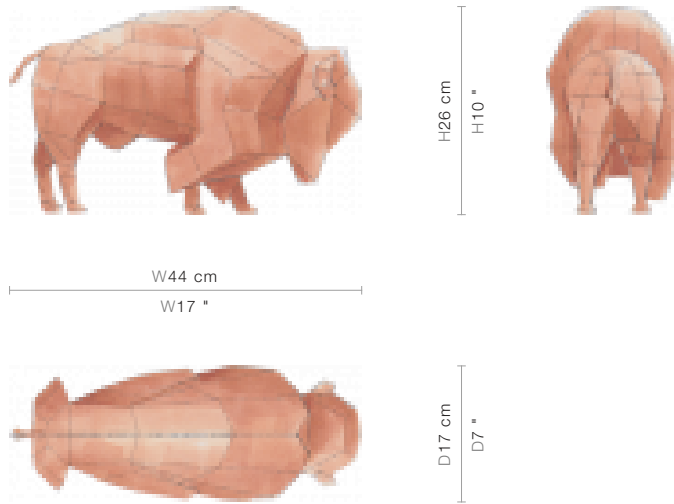

46-0708

Toro (46-0708)

What could be more dramatic than a bull poised, head down and ready to charge. This majestic bull statue is hand crafted in resin and makes a wonderful decorative statement piece.

FINISHING OPTIONS

White Shadow
Bronzage
21st Century Gold Leaf

SIZE

W44 x D17 x H26 cm / W17 x D7 x H10 inches

PRICE LIST: PRICE

| CODE | SIZE | PRICE |
|---------|--|---------|
| 46-0708 | W44 x D17 x H26 cm / W17 x D7 x H10 inches | INQUIRE |

BLUEPRINTS

PACKAGING, WEIGHTS & MEASURES

| DIMENSION | VOLUME | WEIGHT | PACKAGE TYPE | NOTES |
|--------------------|----------------------|----------|--------------|---------------|
| <i>(cm)</i> | | | | |
| W58 x D31 x H52 cm | 0.09 m ³ | 18 kg | Crate | AF - DE-1162 |
| W53 x D26 x H38 cm | 0.05 m ³ | 4 kg | Box | FCL - DE-1162 |
| W58 x D31 x H43 cm | 0.08 m ³ | 15 kg | Crate | LCL - DE-1162 |
| W58 x D31 x H52 cm | 0.09 m ³ | 16 kg | Crate | SA - DE-1162 |
| <i>(inches)</i> | | | | |
| W23 x D12 x H20 " | 3.18 ft ³ | 39.6 lbs | Crate | AF - DE-1162 |
| W21 x D10 x H15 " | 1.77 ft ³ | 8.8 lbs | Box | FCL - DE-1162 |
| W23 x D12 x H17 " | 2.82 ft ³ | 33 lbs | Crate | LCL - DE-1162 |
| W23 x D12 x H20 " | 3.18 ft ³ | 35.2 lbs | Crate | SA - DE-1162 |