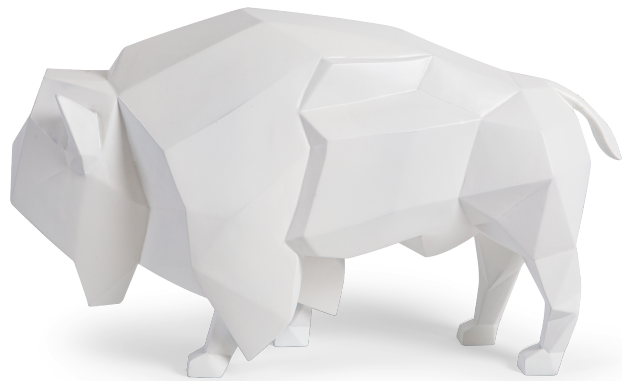

46-0708

Toro (46-0708)

What could be more dramatic than a bull poised, head down and ready to charge. This majestic bull statue is hand crafted in resin and makes a wonderful decorative statement piece.

FINISHING OPTIONS

White Shadow
Bronzage
21st Century Gold Leaf

SIZE

W44 x D17 x H26 cm / W17 x D7 x H10 inches

PRICE LIST: PRICE

| CODE | SIZE | PRICE |
|---------|--|---------|
| 46-0708 | W44 x D17 x H26 cm / W17 x D7 x H10 inches | INQUIRE |