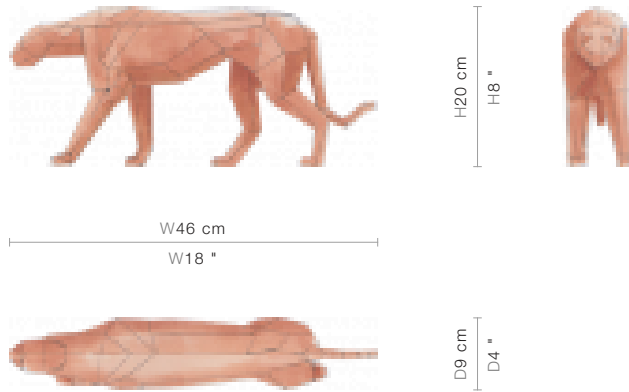

46-0707

Puma (46-0707)

With a bowed head and arched back, the prowling puma is a sight to behold! This slinking puma statue is hand crafted in resin and makes a wonderful decorative statement piece.

FINISHING OPTIONS

White Shadow
Bronzage
21st Century Gold Leaf

SIZE

W46 x D9 x H20 cm / W18 x D4 x H8 inches

PRICE LIST: PRICE

CODE	SIZE	PRICE
46-0707	W46 x D9 x H20 cm / W18 x D4 x H8 inches	INQUIRE

BLUEPRINTS

PACKAGING, WEIGHTS & MEASURES

DIMENSION	VOLUME	WEIGHT	PACKAGE TYPE	NOTES
<i>(cm)</i>				
W60 x D23 x H46 cm	0.06 m ³	18 kg	Crate	AF - DE-1162
W55 x D18 x H32 cm	0.03 m ³	4 kg	Box	FCL - DE-1162
W60 x D23 x H37 cm	0.05 m ³	15 kg	Crate	LCL - DE-1162
W60 x D23 x H46 cm	0.06 m ³	16 kg	Crate	SA - DE-1162
<i>(inches)</i>				
W24 x D9 x H18 "	2.12 ft ³	39.6 lbs	Crate	AF - DE-1162
W22 x D7 x H13 "	1.06 ft ³	8.8 lbs	Box	FCL - DE-1162
W24 x D9 x H15 "	1.77 ft ³	33 lbs	Crate	LCL - DE-1162
W24 x D9 x H18 "	2.12 ft ³	35.2 lbs	Crate	SA - DE-1162