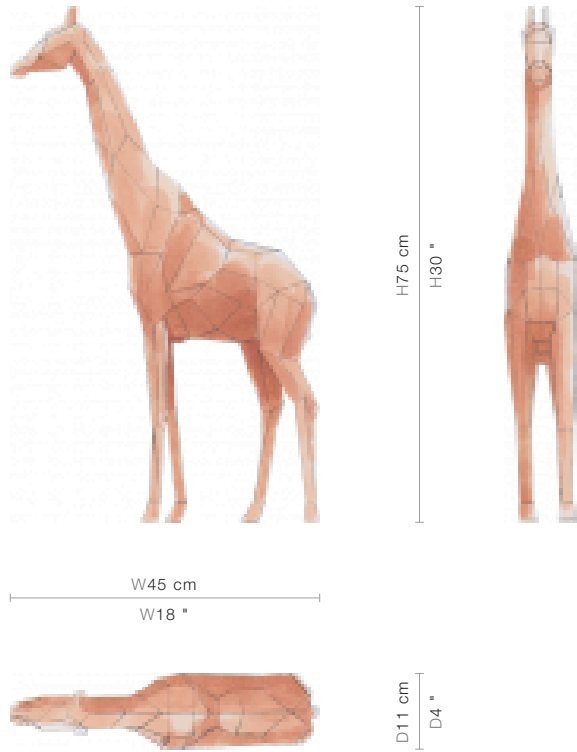

BLUEPRINTS

PACKAGING, WEIGHTS & MEASURES

DIMENSION	VOLUME	WEIGHT	PACKAGE TYPE	NOTES
<i>(cm)</i>				
W59 x D25 x H101 cm	0.15 m³	23 kg	Crate	AF - DE-1162
W54 x D20 x H87 cm	0.09 m³	8 kg	Box	FCL - DE-1162
W59 x D25 x H92 cm	0.14 m³	20 kg	Crate	LCL - DE-1162
W59 x D25 x H101 cm	0.15 m³	21 kg	Crate	SA - DE-1162
<i>(inches)</i>				
W23 x D10 x H40 "	5.3 ft³	50.6 lbs	Crate	AF - DE-1162
W21 x D8 x H34 "	3.18 ft³	17.6 lbs	Box	FCL - DE-1162
W23 x D10 x H36 "	4.94 ft³	44 lbs	Crate	LCL - DE-1162
W23 x D10 x H40 "	5.3 ft³	46.2 lbs	Crate	SA - DE-1162

Please note, the finishing and fabric colour references printed are purely indicative.

The blueprints are for representation only, and not to a particular scale.

Christopher Guy reserves the right to modify the product information as required, without any prior notice.

Copyright © 2000 - 2024 Christopher Guy. All Rights Reserved.

(Downloaded on 25 April 2024)