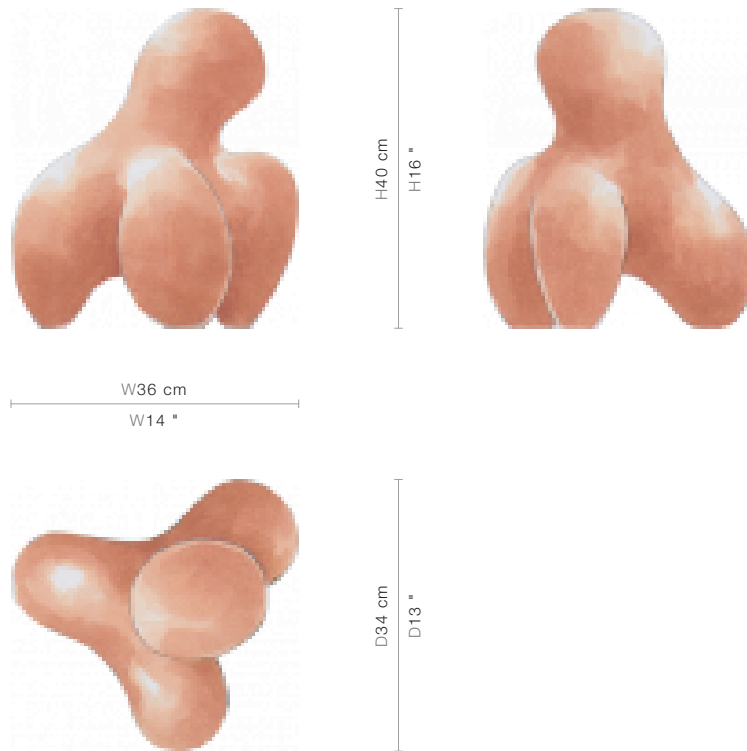

46-0703

Abstract

(46-0703)

A beautifully handcrafted abstract natural wood sculpture perfect for displaying on a cabinet or table.

FINISHING OPTIONS

A-La-Nature Sharinga

SIZE

W36 x D34 x H40 cm / W14 x D13 x H16 inches

PRICE LIST: PRICE

CODE	SIZE	PRICE
46-0703	W36 x D34 x H40 cm / W14 x D13 x H16 inches	INQUIRE

BLUEPRINTS

PACKAGING, WEIGHTS & MEASURES

DIMENSION	VOLUME	WEIGHT	PACKAGE TYPE	NOTES
<i>(cm)</i>				
W45 x D43 x H61 cm	0.12 m ³	36 kg	Crate	AF
W45 x D43 x H52 cm	0.1 m ³	17 kg	Box	FCL
W45 x D43 x H52 cm	0.1 m ³	32 kg	Crate	LCL
W45 x D43 x H61 cm	0.12 m ³	32 kg	Crate	SA
<i>(inches)</i>				
W18 x D17 x H24 "	4.24 ft ³	79.2 lbs	Crate	AF
W18 x D17 x H20 "	3.53 ft ³	37.4 lbs	Box	FCL
W18 x D17 x H20 "	3.53 ft ³	70.4 lbs	Crate	LCL
W18 x D17 x H24 "	4.24 ft ³	70.4 lbs	Crate	SA