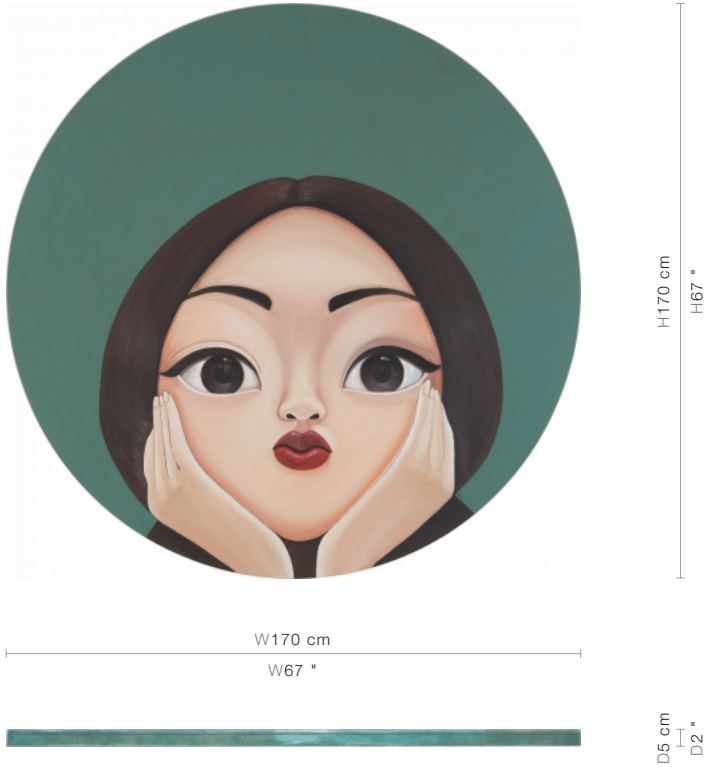

46-0693

Tama (46-0693)

Inspired by late 19th century manga cartooning, this charming acrylic painting is on canvas and depicts a young girl with characteristic wide-eyed innocence, on a chalky green background. A charming addition.

FINISHING OPTIONS

N/A

SIZE

W170 x D5 x H170 cm / W67 x D2 x H67 inches

PRICE LIST: PRICE

CODE	SIZE	PRICE
46-0693	W170 x D5 x H170 cm / W67 x D2 x H67 inches	INQUIRE

BLUEPRINTS

PACKAGING, WEIGHTS & MEASURES

DIMENSION	VOLUME	WEIGHT	PACKAGE TYPE	NOTES
<i>(cm)</i>				
W185 x D30 x H195 cm	1.08 m ³	66 kg	Crate	AF - WOOD(PLYWOOD)
W185 x D17 x H185 cm	0.58 m ³	52 kg	Crate	FCL - WOOD(PLYWOOD)
W185 x D17 x H185 cm	0.58 m ³	58 kg	Crate	LCL - WOOD(PLYWOOD)
W191 x D30 x H189 cm	1.08 m ³	56 kg	Crate	SA - WOOD(PLYWOOD)
<i>(inches)</i>				
W73 x D12 x H77 "	38.12 ft ³	145.2 lbs	Crate	AF - WOOD(PLYWOOD)
W73 x D7 x H73 "	20.47 ft ³	114.4 lbs	Crate	FCL - WOOD(PLYWOOD)
W73 x D7 x H73 "	20.47 ft ³	127.6 lbs	Crate	LCL - WOOD(PLYWOOD)
W75 x D12 x H74 "	38.12 ft ³	123.2 lbs	Crate	SA - WOOD(PLYWOOD)