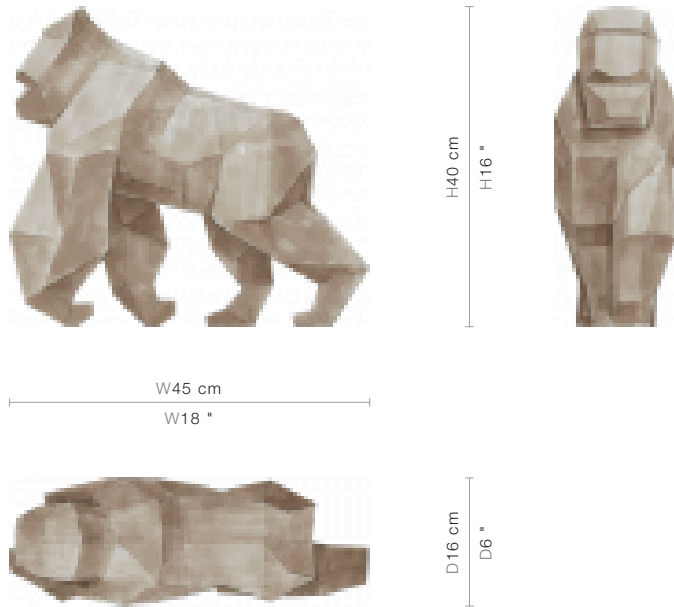

46-0690

Gorille (46-0690)

Capturing a classic stance of this magnificent animal, the CG gorilla is cast in resin and artistically represented in a Cubist style to create a unique and fascinating decorative accent piece.

FINISHING OPTIONS

Bronzage
White Shadow
21st Century Gold Leaf

SIZE

W45 x D16 x H40 cm / W18 x D6 x H16 inches

PRICE LIST: PRICE

CODE	SIZE	PRICE
46-0690	W45 x D16 x H40 cm / W18 x D6 x H16 inches	INQUIRE

BLUEPRINTS

PACKAGING, WEIGHTS & MEASURES

DIMENSION	VOLUME	WEIGHT	PACKAGE TYPE	NOTES
<i>(cm)</i>				
W59 x D31 x H67 cm	0.12 m ³	11 kg	Crate	AF - RESIN
W52 x D26 x H50 cm	0.07 m ³	6 kg	Box	FCL - RESIN
W59 x D31 x H67 cm	0.12 m ³	8 kg	Crate	LCL - RESIN
W59 x D31 x H67 cm	0.12 m ³	10 kg	Crate	SA - RESIN
<i>(inches)</i>				
W23 x D12 x H26 "	4.24 ft ³	24.2 lbs	Crate	AF - RESIN
W20 x D10 x H20 "	2.47 ft ³	13.2 lbs	Box	FCL - RESIN
W23 x D12 x H26 "	4.24 ft ³	17.6 lbs	Crate	LCL - RESIN
W23 x D12 x H26 "	4.24 ft ³	22 lbs	Crate	SA - RESIN