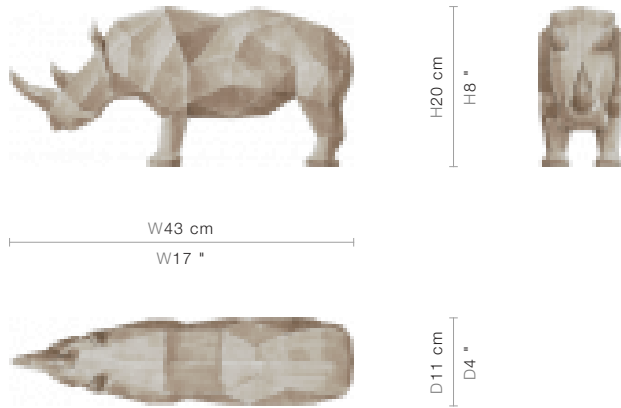

BLUEPRINTS

PACKAGING, WEIGHTS & MEASURES

DIMENSION	VOLUME	WEIGHT	PACKAGE TYPE	NOTES
<i>(cm)</i>				
W57 x D26 x H37 cm	0.05 m³	9 kg	Crate	AF - RESIN
W52 x D22 x H32 cm	0.04 m³	4 kg	Box	FCL - RESIN
W57 x D26 x H37 cm	0.05 m³	6 kg	Crate	LCL - RESIN
W57 x D26 x H37 cm	0.05 m³	8 kg	Crate	SA - RESIN
<i>(inches)</i>				
W22 x D10 x H15 "	1.77 ft³	19.8 lbs	Crate	AF - RESIN
W20 x D9 x H13 "	1.41 ft³	8.8 lbs	Box	FCL - RESIN
W22 x D10 x H15 "	1.77 ft³	13.2 lbs	Crate	LCL - RESIN
W22 x D10 x H15 "	1.77 ft³	17.6 lbs	Crate	SA - RESIN

Please note, the finishing and fabric colour references printed are purely indicative.

The blueprints are for representation only, and not to a particular scale.

Christopher Guy reserves the right to modify the product information as required, without any prior notice.

Copyright © 2000 - 2024 Christopher Guy. All Rights Reserved.

(Downloaded on 25 April 2024)