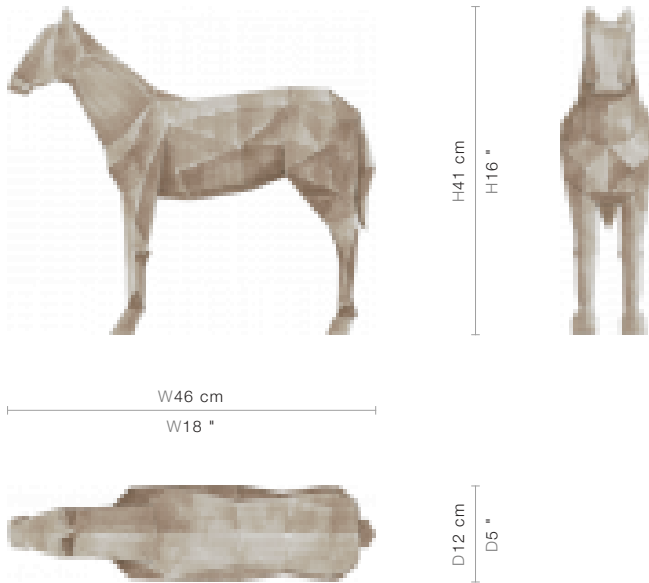

46-0688

Cheval (46-0688)

Capturing a classic stance of this noble animal, the CG horse is cast in resin and artistically represented in a Cubist style to create a unique and fascinating decorative accent piece.

FINISHING OPTIONS

Bronzage
White Shadow
21st Century Gold Leaf

SIZE

W46 x D12 x H41 cm / W18 x D5 x H16 inches

PRICE LIST: PRICE

CODE	SIZE	PRICE
46-0688	W46 x D12 x H41 cm / W18 x D5 x H16 inches	INQUIRE

BLUEPRINTS

PACKAGING, WEIGHTS & MEASURES

DIMENSION	VOLUME	WEIGHT	PACKAGE TYPE	NOTES
<i>(cm)</i>				
W60 x D27 x H58 cm	0.09 m ³	9 kg	Crate	AF - RESIN
W54 x D19 x H49 cm	0.05 m ³	4 kg	Box	FCL - RESIN
W60 x D27 x H58 cm	0.09 m ³	6 kg	Crate	LCL - RESIN
W60 x D27 x H58 cm	0.09 m ³	8 kg	Crate	SA - RESIN
<i>(inches)</i>				
W24 x D11 x H23 "	3.18 ft ³	19.8 lbs	Crate	AF - RESIN
W21 x D7 x H19 "	1.77 ft ³	8.8 lbs	Box	FCL - RESIN
W24 x D11 x H23 "	3.18 ft ³	13.2 lbs	Crate	LCL - RESIN
W24 x D11 x H23 "	3.18 ft ³	17.6 lbs	Crate	SA - RESIN