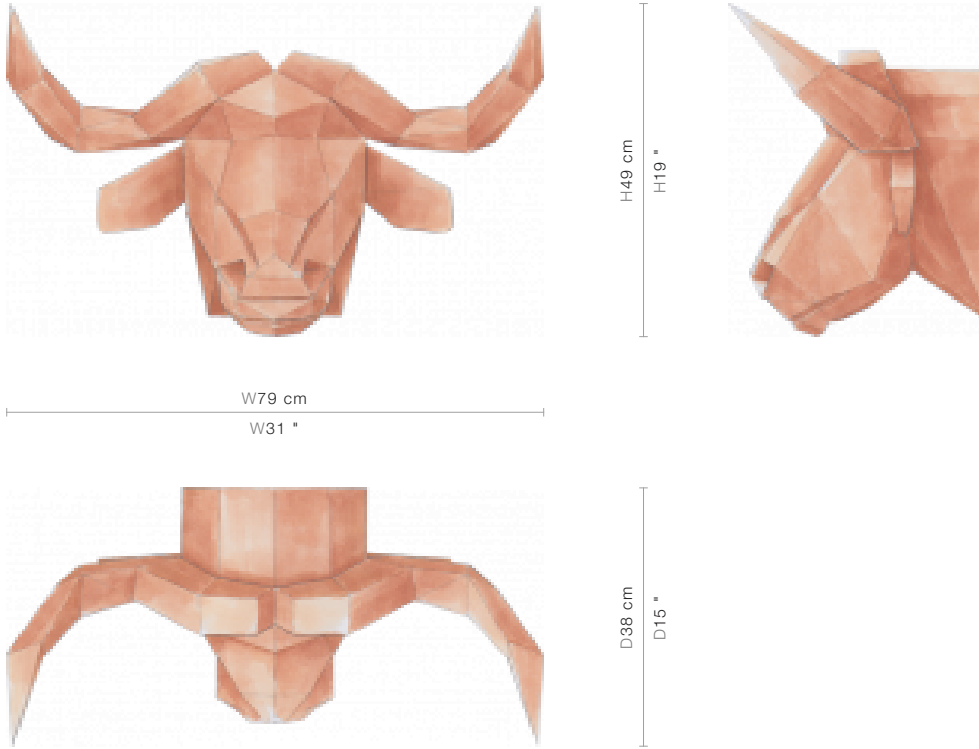

BLUEPRINTS

PACKAGING, WEIGHTS & MEASURES

DIMENSION	VOLUME	WEIGHT	PACKAGE TYPE	NOTES
<i>(cm)</i>				
W93 x D63 x H63 cm	0.37 m³	20 kg	Crate	AF
W88 x D58 x H49 cm	0.25 m³	7 kg	Box	FCL
W93 x D63 x H54 cm	0.32 m³	17 kg	Crate	LCL
W93 x D63 x H63 cm	0.37 m³	20 kg	Crate	SA
<i>(inches)</i>				
W37 x D25 x H25 "	13.06 ft³	44 lbs	Crate	AF
W35 x D23 x H19 "	8.83 ft³	15.4 lbs	Box	FCL
W37 x D25 x H21 "	11.3 ft³	37.4 lbs	Crate	LCL
W37 x D25 x H25 "	13.06 ft³	44 lbs	Crate	SA

Please note, the finishing and fabric colour references printed are purely indicative.
The blueprints are for representation only, and not to a particular scale.

Christopher Guy reserves the right to modify the product information as required, without any prior notice.

Copyright © 2000 - 2024 Christopher Guy. All Rights Reserved.

(Downloaded on 25 April 2024)