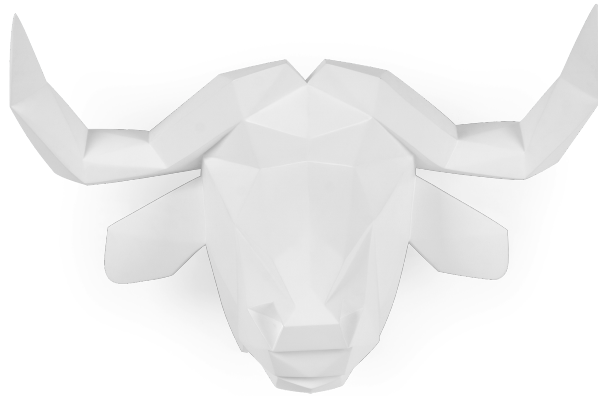

## Buffalo

(46-0684)

Both charming, dramatic and full of character, this fabulous hand carved mahogany sculpture of a buffalo head is a quirky contemporary take on the animal head pieces that grace grand country homes. The perfect statement piece in any setting!

### SIZE

W79 x D38 x H49 cm / W31 x D15 x H19 inches