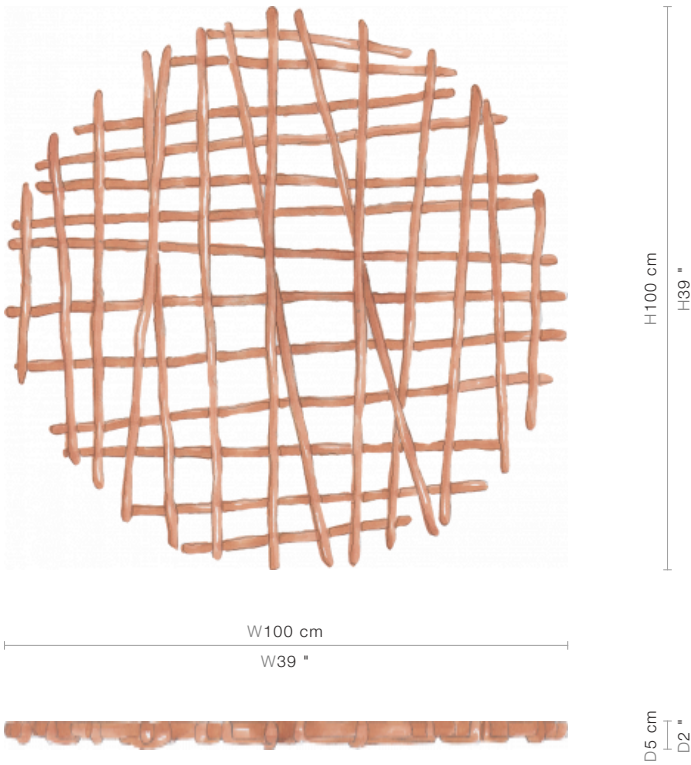

46-0683

Twig Grid (Decor)

(46-0683)

With a criss-cross grid of interlocking hand carved "twigs" this sensational wall décor piece is a contemporary showstopper!

FINISHING OPTIONS

Renaissance Gold Leaf
20th Century Silver Leaf
Italian Silver Leaf
21st Century Gold Leaf
Special Finish

SIZE

W100 x D5 x H100 cm / W39 x D2 x H39 inches

PRICE LIST: PRICE

CODE	SIZE	PRICE
46-0683	W100 x D5 x H100 cm / W39 x D2 x H39 inches	INQUIRE

BLUEPRINTS

PACKAGING, WEIGHTS & MEASURES

DIMENSION	VOLUME	WEIGHT	PACKAGE TYPE	NOTES
<i>(cm)</i>				
W125 x D30 x H129 cm	0.48 m ³	33 kg	Crate	AF
W120 x D120 x H14 cm	0.2 m ³	14 kg	Box	FCL
W125 x D125 x H21 cm	0.33 m ³	29 kg	Crate	LCL
W125 x D30 x H129 cm	0.48 m ³	30 kg	Crate	SA
<i>(inches)</i>				
W49 x D12 x H51 "	16.94 ft ³	72.6 lbs	Crate	AF
W47 x D47 x H6 "	7.06 ft ³	30.8 lbs	Box	FCL
W49 x D49 x H8 "	11.65 ft ³	63.8 lbs	Crate	LCL
W49 x D12 x H51 "	16.94 ft ³	66 lbs	Crate	SA