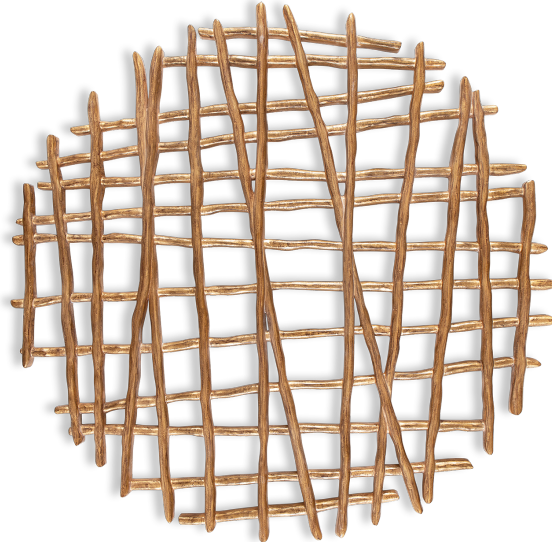

46-0683

Twig Grid (Decor)

(46-0683)

With a criss-cross grid of interlocking hand carved "twigs" this sensational wall décor piece is a contemporary showstopper!

FINISHING OPTIONS

Renaissance Gold Leaf
20th Century Silver Leaf
Italian Silver Leaf
21st Century Gold Leaf
Special Finish