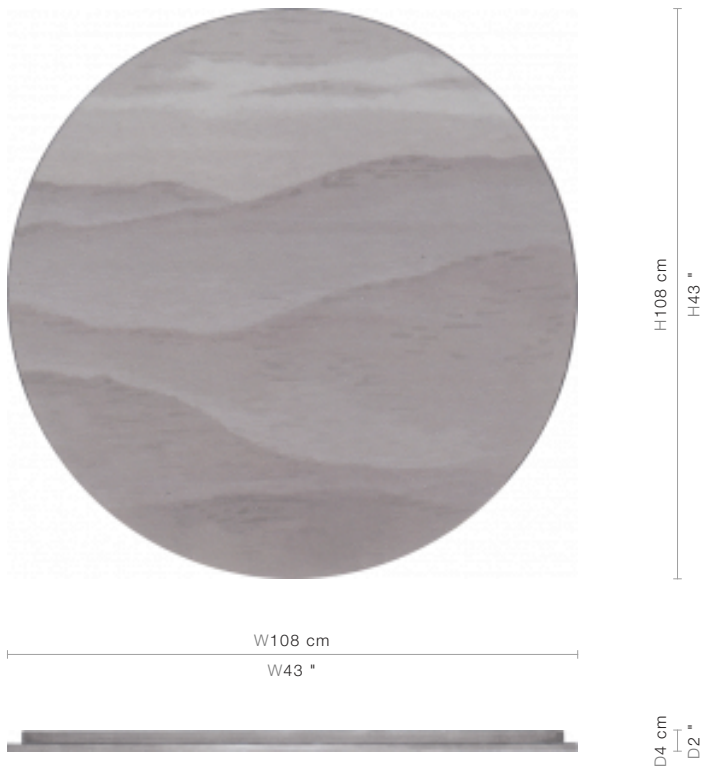

FINISHING OPTIONS

N/A

SIZE

W108 x D4 x H108 cm / W43 x D2 x H43 inches

PRICE LIST: PRICE

CODE	SIZE	PRICE
46-0681	W108 x D4 x H108 cm / W43 x D2 x H43 inches	INQUIRE

BLUEPRINTS

PACKAGING, WEIGHTS & MEASURES

DIMENSION	VOLUME	WEIGHT	PACKAGE TYPE	NOTES
<i>(cm)</i>				
W126 x D30 x H134 cm	0.51 m ³	41 kg	Crate	AF
W120 x D11 x H120 cm	0.16 m ³	31 kg	Box	FCL
W126 x D17 x H124 cm	0.27 m ³	38 kg	Crate	LCL
W126 x D17 x H134 cm	0.29 m ³	39 kg	Crate	SA
<i>(inches)</i>				
W50 x D12 x H53 "	18 ft ³	90.2 lbs	Crate	AF
W47 x D4 x H47 "	5.65 ft ³	68.2 lbs	Box	FCL
W50 x D7 x H49 "	9.53 ft ³	83.6 lbs	Crate	LCL
W50 x D7 x H53 "	10.24 ft ³	85.8 lbs	Crate	SA