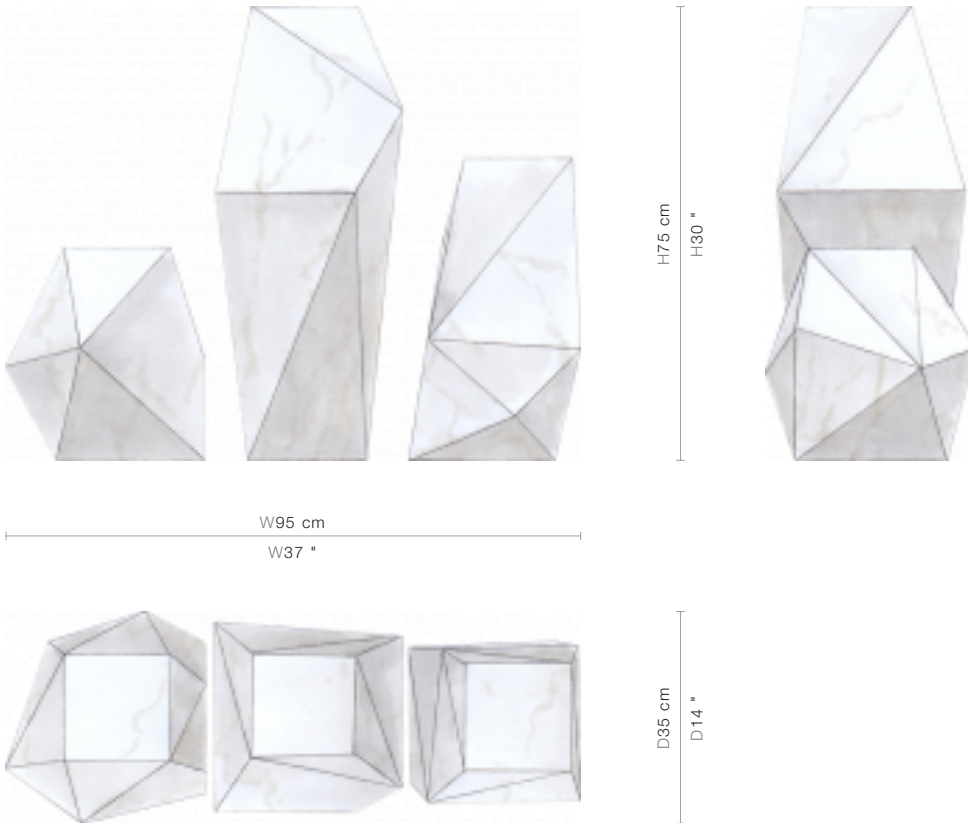

46-0679

Henge

(46-0679)

Inspired by prehistoric monolithic standing stones, this set of three faceted plinths carved from white Carrara marble can be used as a standalone artwork, or to display sculptures or other artworks.

FINISHING OPTIONS

N/A

SIZE

W95 x D35 x H75 cm / W37 x D14 x H30 inches

ADDITIONAL INFO

Marble's natural features include veining, color variations, and patterns that contribute to its authenticity.

Images serve as a general representation, and actual products may differ in pattern and veining due to natural variations.

PRICE LIST: PRICE

CODE	SIZE	PRICE
46-0679	W95 x D35 x H75 cm / W37 x D14 x H30 inches	INQUIRE

BLUEPRINTS

PACKAGING, WEIGHTS & MEASURES

Please contact our Customer Service for more information.

*Please note, the finishing and fabric colour references printed are purely indicative.
The blueprints are for representation only, and not to a particular scale.*