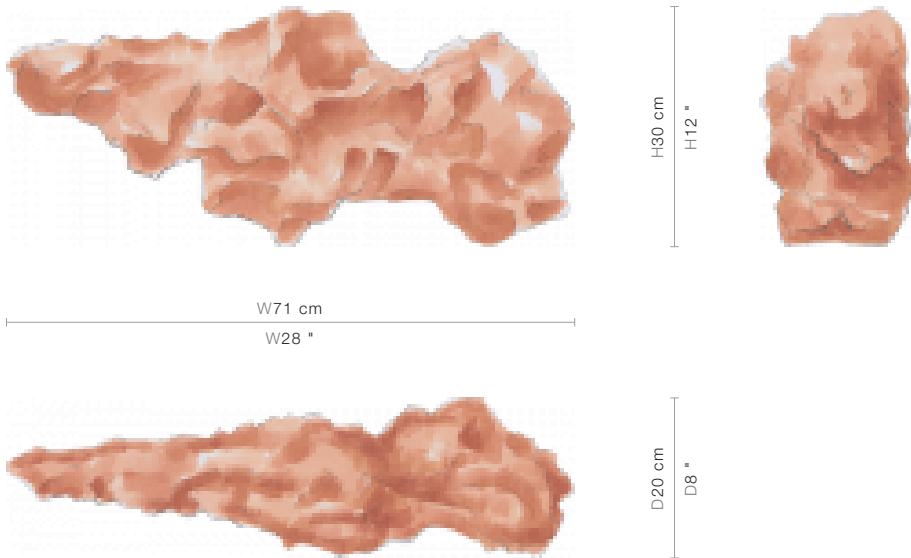

46-0668

Mesa

(46-0668)

A mesa is an isolated, flat-topped ridge, bounded from all sides by steep escarpments and standing distinctly above a surrounding landscape. The Christopher Guy Mesa sculpture is a hand carved hunk of bleached mahogany, worked to create the impression of an ancient relic of the land, and primed ready to become a showstopping statement piece in any home.

FINISHING OPTIONS

Bianchi
Special Finish

SIZE

W71 x D20 x H30 cm / W28 x D8 x H12 inches

PRICE LIST: PRICE

CODE	SIZE	PRICE
46-0668	W71 x D20 x H30 cm / W28 x D8 x H12 inches	INQUIRE

BLUEPRINTS

PACKAGING, WEIGHTS & MEASURES

DIMENSION	VOLUME	WEIGHT	PACKAGE TYPE	NOTES
<i>(cm)</i>				
W91 x D35 x H50 cm	0.16 m ³	25 kg	Crate	AF
W79 x D28 x H40 cm	0.09 m ³	20 kg	Box	FCL
W91 x D35 x H40 cm	0.13 m ³	28 kg	Crate	LCL
W91 x D35 x H50 cm	0.16 m ³	22 kg	Crate	SA
<i>(inches)</i>				
W36 x D14 x H20 "	5.65 ft ³	55 lbs	Crate	AF
W31 x D11 x H16 "	3.18 ft ³	44 lbs	Box	FCL
W36 x D14 x H16 "	4.59 ft ³	61.6 lbs	Crate	LCL
W36 x D14 x H20 "	5.65 ft ³	48.4 lbs	Crate	SA