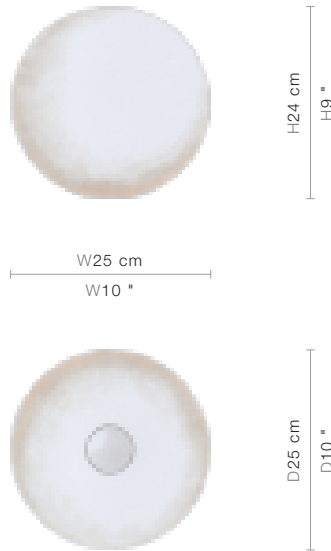

## Globe

(46-0645)

Bring a touch of understated charm to a table or mantelpiece with this globe hand carved from solid limestone with a recess for flowers or candles.

### SIZE

W25 x D25 x H24 cm / W10 x D10 x H9 inches

### PRICE LIST: PRICE

CODE	SIZE	PRICE
46-0645	W25 x D25 x H24 cm / W10 x D10 x H9 inches	INQUIRE

## PACKAGING, WEIGHTS & MEASURES

DIMENSION	VOLUME	WEIGHT	PACKAGE TYPE	NOTES
<i>(cm)</i>				
W37 x D37 x H53 cm	0.07 m <sup>3</sup>	22 kg	Crate	AF
W37 x D37 x H42 cm	0.06 m <sup>3</sup>	19 kg	Crate	FCL
W37 x D37 x H42 cm	0.06 m <sup>3</sup>	20 kg	Crate	LCL
W37 x D37 x H53 cm	0.07 m <sup>3</sup>	22 kg	Crate	SA
<i>(inches)</i>				
W15 x D15 x H21 "	2.47 ft <sup>3</sup>	48.4 lbs	Crate	AF
W15 x D15 x H17 "	2.12 ft <sup>3</sup>	41.8 lbs	Crate	FCL
W15 x D15 x H17 "	2.12 ft <sup>3</sup>	44 lbs	Crate	LCL
W15 x D15 x H21 "	2.47 ft <sup>3</sup>	48.4 lbs	Crate	SA