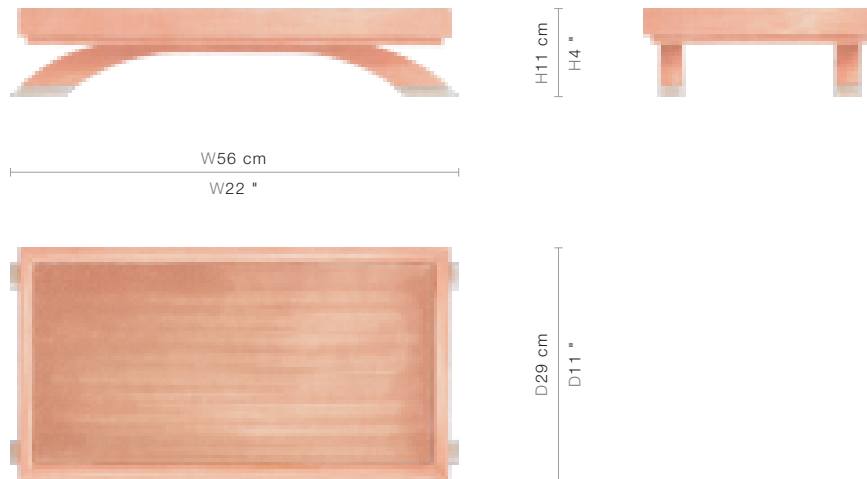

46-0586

Marcel (46-0586)

A handsome carved mahogany tray perched on a bronzage tipped arched pedestal.

FINISHING OPTIONS

Tabac/Bronzage
Ivoire Lacquer/Bronzage

SIZE

W56 x D29 x H11 cm / W22 x D11 x H4 inches

PRICE LIST: PRICE

CODE	SIZE	PRICE
46-0586	W56 x D29 x H11 cm / W22 x D11 x H4 inches	INQUIRE

BLUEPRINTS

PACKAGING, WEIGHTS & MEASURES

DIMENSION	VOLUME	WEIGHT	PACKAGE TYPE	NOTES
<i>(cm)</i>				
W71 x D44 x H40 cm	0.12 m ³	12 kg	Crate	AF
W64 x D38 x H25 cm	0.06 m ³	6 kg	Box	FCL
W71 x D44 x H32 cm	0.1 m ³	11 kg	Crate	LCL
W69 x D47 x H40 cm	0.13 m ³	9 kg	Crate	SA
<i>(inches)</i>				
W28 x D17 x H16 "	4.24 ft ³	26.4 lbs	Crate	AF
W25 x D15 x H10 "	2.12 ft ³	13.2 lbs	Box	FCL
W28 x D17 x H13 "	3.53 ft ³	24.2 lbs	Crate	LCL
W27 x D19 x H16 "	4.59 ft ³	19.8 lbs	Crate	SA