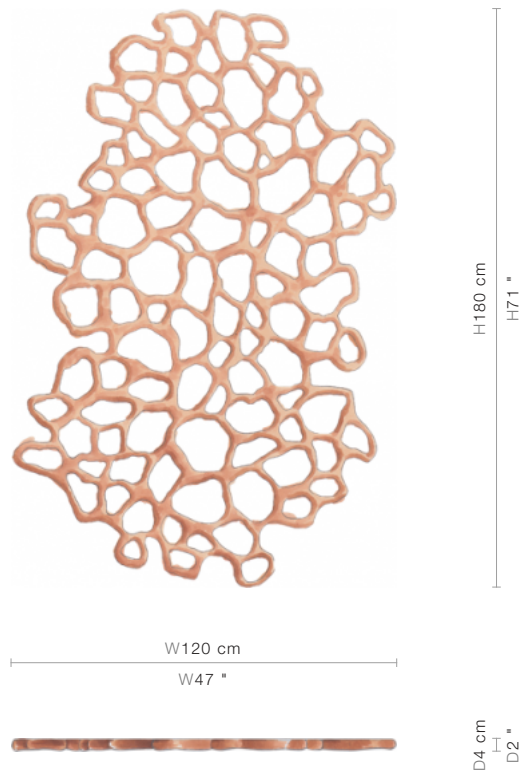

46-0576

Amelia (46-0576)

A beautifully carved irregular web of aerated bubble forms makes this wall art piece a highly unusual statement piece that will subtly enhance any wall covering or finish.

FINISHING OPTIONS

Bianchi
Special Finish

SIZE

W120 x D4 x H180 cm / W47 x D2 x H71 inches

PRICE LIST: PRICE

CODE	SIZE	PRICE
46-0576	W120 x D4 x H180 cm / W47 x D2 x H71 inches	INQUIRE

BLUEPRINTS

PACKAGING, WEIGHTS & MEASURES

DIMENSION	VOLUME	WEIGHT	PACKAGE TYPE	NOTES
<i>(cm)</i>				
W204 x D30 x H153 cm	0.94 m ³	45 kg	Crate	AF
W199 x D13 x H138 cm	0.36 m ³	23 kg	Box	FCL
W204 x D19 x H143 cm	0.55 m ³	44 kg	Crate	LCL
W204 x D19 x H143 cm	0.55 m ³	32 kg	Crate	SA
<i>(inches)</i>				
W80 x D12 x H60 "	33.18 ft ³	99 lbs	Crate	AF
W78 x D5 x H54 "	12.71 ft ³	50.6 lbs	Box	FCL
W80 x D7 x H56 "	19.42 ft ³	96.8 lbs	Crate	LCL
W80 x D7 x H56 "	19.42 ft ³	70.4 lbs	Crate	SA