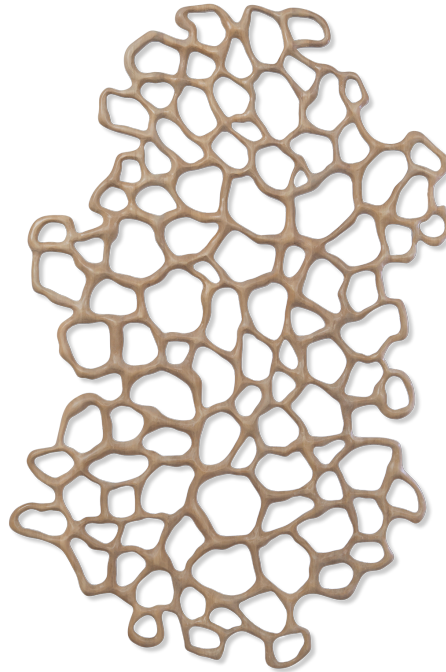

46-0576

Amelia (46-0576)

A beautifully carved irregular web of aerated bubble forms makes this wall art piece a highly unusual statement piece that will subtly enhance any wall covering or finish.

FINISHING OPTIONS

Bianchi
Special Finish

SIZE

W120 x D4 x H180 cm / W47 x D2 x H71 inches

PRICE LIST: PRICE

CODE	SIZE	PRICE
46-0576	W120 x D4 x H180 cm / W47 x D2 x H71 inches	INQUIRE

BLUEPRINTS

PACKAGING, WEIGHTS & MEASURES