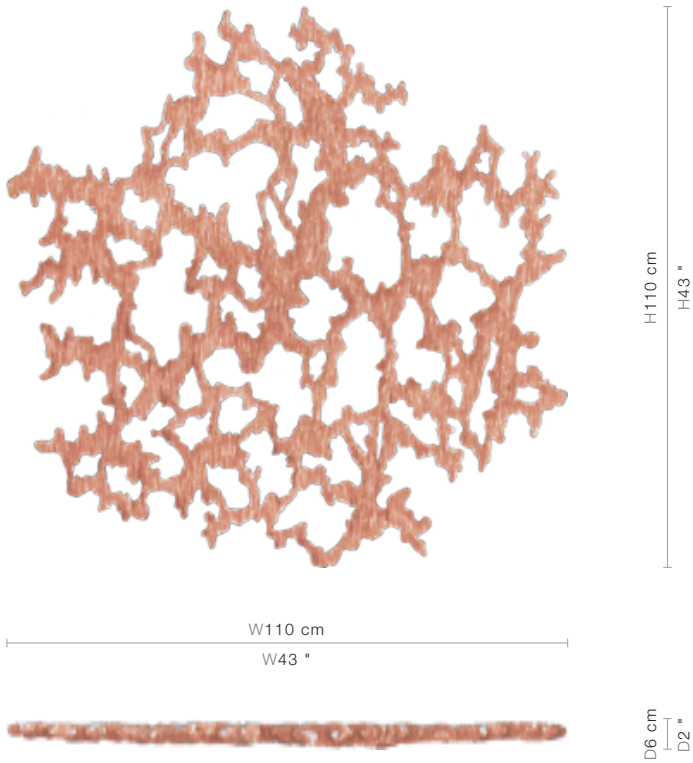

46-0575

Givre (46-0575)

With the crackled appearance of a frost, this amazing hand carved wall art is an unusual statement piece to add panache to any setting.

FINISHING OPTIONS

Renaissance Gold Leaf
White Shadow
Special Finish

SIZE

W110 x D6 x H110 cm / W43 x D2 x H43 inches

PRICE LIST: PRICE

CODE	SIZE	PRICE
46-0575	W110 x D6 x H110 cm / W43 x D2 x H43 inches	INQUIRE

BLUEPRINTS

PACKAGING, WEIGHTS & MEASURES

DIMENSION	VOLUME	WEIGHT	PACKAGE TYPE	NOTES
<i>(cm)</i>				
W132 x D30 x H141 cm	0.56 m ³	29 kg	Crate	AF
W127 x D16 x H127 cm	0.26 m ³	14 kg	Box	FCL
W132 x D21 x H131 cm	0.36 m ³	26 kg	Crate	LCL
W132 x D21 x H131 cm	0.36 m ³	24 kg	Crate	SA
<i>(inches)</i>				
W52 x D12 x H56 "	19.77 ft ³	63.8 lbs	Crate	AF
W50 x D6 x H50 "	9.18 ft ³	30.8 lbs	Box	FCL
W52 x D8 x H52 "	12.71 ft ³	57.2 lbs	Crate	LCL
W52 x D8 x H52 "	12.71 ft ³	52.8 lbs	Crate	SA