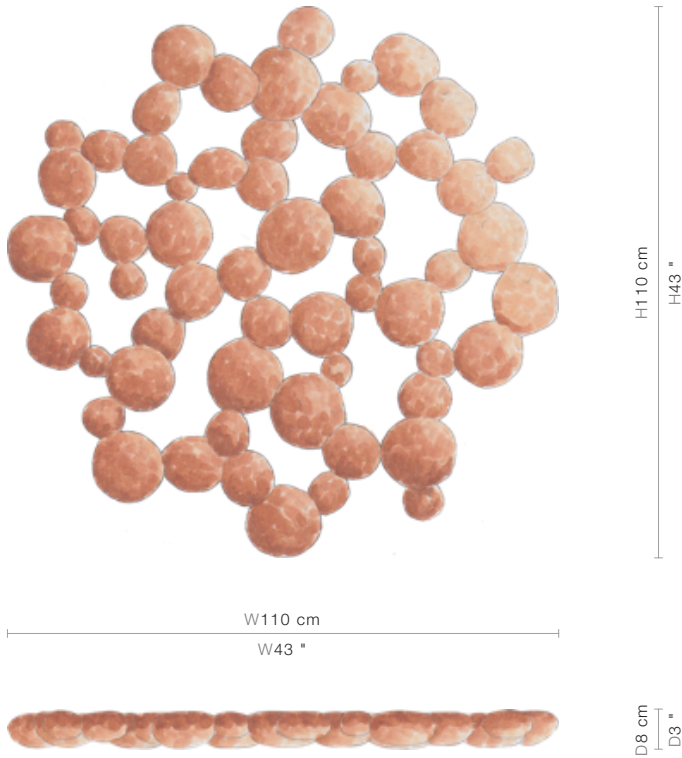

46-0571

Pétillant (46-0571)

An effervescent bubble design in an irregular sphere makes this wall art piece a unique contemporary statement addition to any style of interior.

FINISHING OPTIONS

21st Century Gold Leaf
20th Century Silver Leaf
French White
Special Finish

SIZE

W110 x D8 x H110 cm / W43 x D3 x H43 inches

PRICE LIST: PRICE

CODE	SIZE	PRICE
46-0571	W110 x D8 x H110 cm / W43 x D3 x H43 inches	INQUIRE

BLUEPRINTS

PACKAGING, WEIGHTS & MEASURES

DIMENSION	VOLUME	WEIGHT	PACKAGE TYPE	NOTES
<i>(cm)</i>				
W130 x D30 x H138 cm	0.54 m ³	39 kg	Crate	AF
W130 x D17 x H129 cm	0.29 m ³	32 kg	Crate	FCL
W130 x D17 x H129 cm	0.29 m ³	36 kg	Crate	LCL
W130 x D17 x H129 cm	0.29 m ³	32 kg	Crate	SA
<i>(inches)</i>				
W51 x D12 x H54 "	19.06 ft ³	85.8 lbs	Crate	AF
W51 x D7 x H51 "	10.24 ft ³	70.4 lbs	Crate	FCL
W51 x D7 x H51 "	10.24 ft ³	79.2 lbs	Crate	LCL
W51 x D7 x H51 "	10.24 ft ³	70.4 lbs	Crate	SA