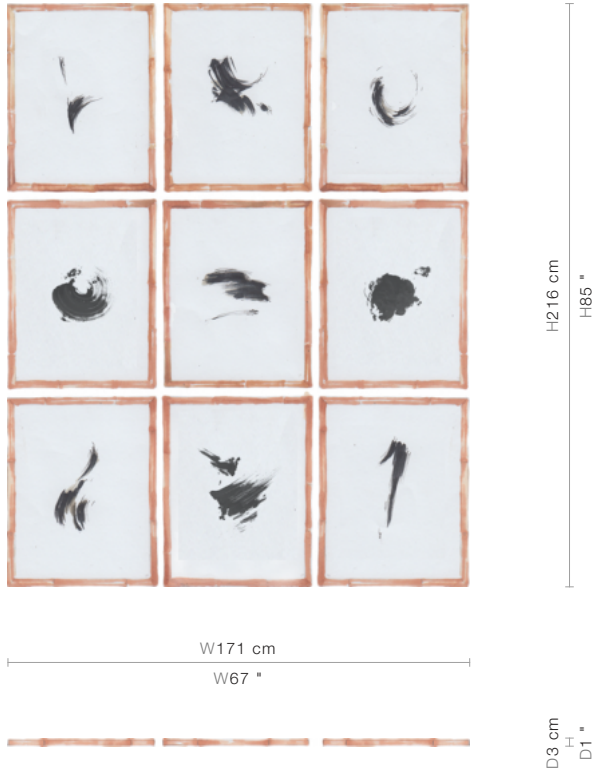

46-0537

Iché 9

(46-0537)

Captivating and inspiring, this set of 9 original wall art pieces features distinctive imagery set into mahogany frames hand-shaped into a bamboo effect.

FINISHING OPTIONS

Oro Nero
Bronzage
14th Century Gold Leaf
Special Finish

SIZE

W171 x D3 x H216 cm / W67 x D1 x H85 inches

PRICE LIST: PRICE

CODE	SIZE	PRICE
46-0537	W171 x D3 x H216 cm / W67 x D1 x H85 inches	INQUIRE

BLUEPRINTS

PACKAGING, WEIGHTS & MEASURES

DIMENSION	VOLUME	WEIGHT	PACKAGE TYPE	NOTES
<i>(cm)</i>				
W81 x D71 x H61 cm	0.35 m ³	69 kg	Crate	AF
W76 x D62 x H48 cm	0.23 m ³	58 kg	Box	FCL
W81 x D72 x H52 cm	0.3 m ³	68 kg	Crate	LCL
W81 x D72 x H62 cm	0.36 m ³	68 kg	Crate	SA
<i>(inches)</i>				
W32 x D28 x H24 "	12.36 ft ³	151.8 lbs	Crate	AF
W30 x D24 x H19 "	8.12 ft ³	127.6 lbs	Box	FCL
W32 x D28 x H20 "	10.59 ft ³	149.6 lbs	Crate	LCL
W32 x D28 x H24 "	12.71 ft ³	149.6 lbs	Crate	SA