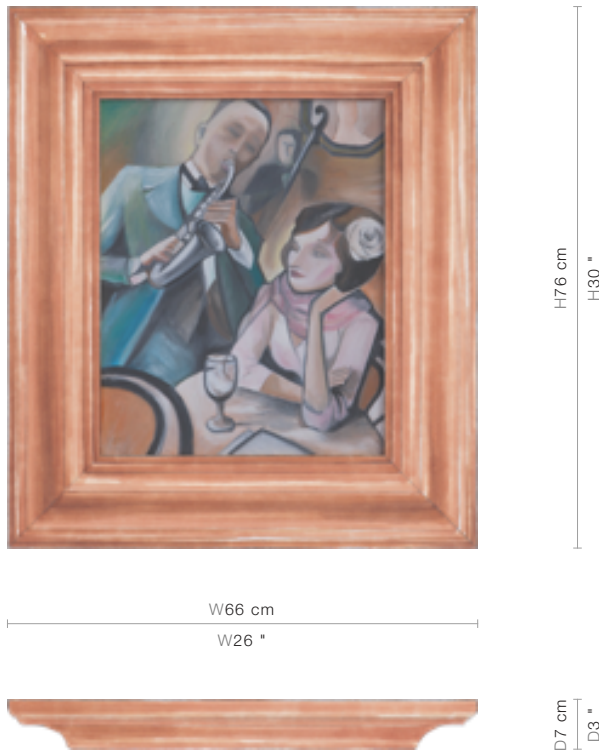

46-0534

Le Bistro

(46-0534)

Inspired by Fauvist and Post-Impressionist art, this charming oil painting depicts a young lady enjoying a saxophone serenade in bistro surroundings.

FINISHING OPTIONS

21st Century Gold Leaf

SIZE

W66 x D7 x H76 cm / W26 x D3 x H30 inches

PRICE LIST: PRICE

CODE	SIZE	PRICE
46-0534	W66 x D7 x H76 cm / W26 x D3 x H30 inches	INQUIRE

BLUEPRINTS

PACKAGING, WEIGHTS & MEASURES

DIMENSION	VOLUME	WEIGHT	PACKAGE TYPE	NOTES
<i>(cm)</i>				
W95 x D30 x H95 cm	0.27 m ³	27 kg	Crate	AF
W87 x D18 x H78 cm	0.12 m ³	14 kg	Box	FCL
W95 x D22 x H85 cm	0.18 m ³	25 kg	Crate	LCL
W95 x D22 x H95 cm	0.2 m ³	23 kg	Crate	SA
<i>(inches)</i>				
W37 x D12 x H37 "	9.53 ft ³	59.4 lbs	Crate	AF
W34 x D7 x H31 "	4.24 ft ³	30.8 lbs	Box	FCL
W37 x D9 x H33 "	6.35 ft ³	55 lbs	Crate	LCL
W37 x D9 x H37 "	7.06 ft ³	50.6 lbs	Crate	SA