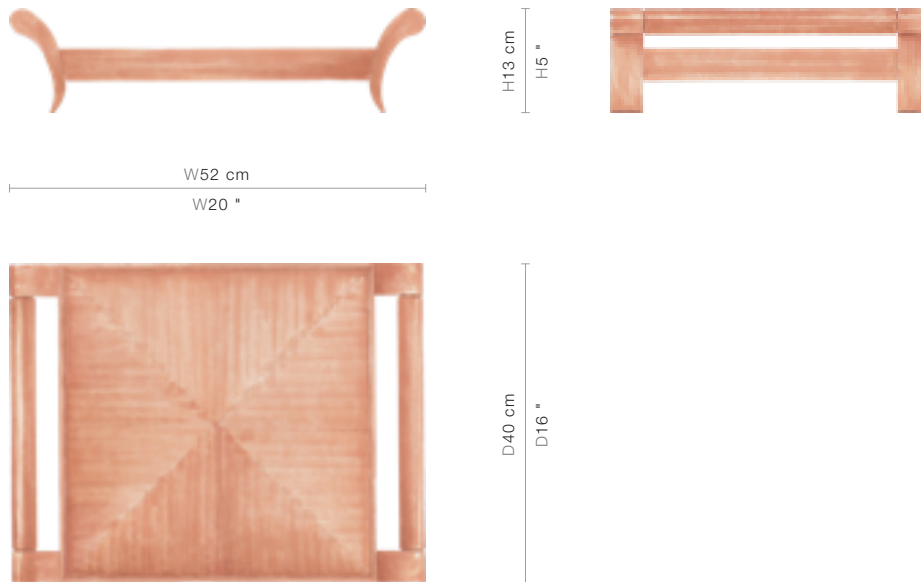

46-0532

Le Plateau

(46-0532)

A simple, beautifully styled serving tray with pedestal feet extending into elegantly outward curved handles finished in brass.

FINISHING OPTIONS

Tabac
Java Café Varnish
Espresso
Special Finish

SIZE

W52 x D40 x H13 cm / W20 x D16 x H5 inches

PRICE LIST: PRICE

CODE	SIZE	PRICE
46-0532	W52 x D40 x H13 cm / W20 x D16 x H5 inches	INQUIRE

BLUEPRINTS

PACKAGING, WEIGHTS & MEASURES

DIMENSION	VOLUME	WEIGHT	PACKAGE TYPE	NOTES
<i>(cm)</i>				
W67 x D54 x H40 cm	0.14 m ³	6 kg	Crate	AF
W61 x D49 x H24 cm	0.07 m ³	143 kg	Box	FCL
W67 x D54 x H30 cm	0.11 m ³	5 kg	Crate	LCL
W67 x D54 x H40 cm	0.14 m ³	14 kg	Crate	SA
<i>(inches)</i>				
W26 x D21 x H16 "	4.94 ft ³	13.2 lbs	Crate	AF
W24 x D19 x H9 "	2.47 ft ³	314.6 lbs	Box	FCL
W26 x D21 x H12 "	3.88 ft ³	11 lbs	Crate	LCL
W26 x D21 x H16 "	4.94 ft ³	30.8 lbs	Crate	SA