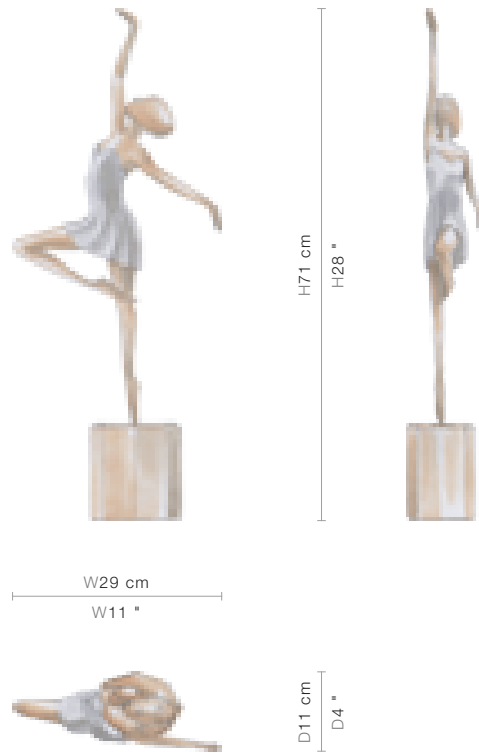

BLUEPRINTS

PACKAGING, WEIGHTS & MEASURES

DIMENSION	VOLUME	WEIGHT	PACKAGE TYPE	NOTES
<i>(cm)</i>				
W46 x D35 x H97 cm	0.16 m³	17 kg	Crate	AF
W41 x D25 x H81 cm	0.08 m³	8 kg	Box	FCL
W46 x D35 x H88 cm	0.14 m³	14 kg	Crate	LCL
W46 x D35 x H97 cm	0.16 m³	16 kg	Crate	SA
<i>(inches)</i>				
W18 x D14 x H38 "	5.65 ft³	37.4 lbs	Crate	AF
W16 x D10 x H32 "	2.82 ft³	17.6 lbs	Box	FCL
W18 x D14 x H35 "	4.94 ft³	30.8 lbs	Crate	LCL
W18 x D14 x H38 "	5.65 ft³	35.2 lbs	Crate	SA

Please note, the finishing and fabric colour references printed are purely indicative.

The blueprints are for representation only, and not to a particular scale.

Christopher Guy reserves the right to modify the product information as required, without any prior notice.

Copyright © 2000 - 2024 Christopher Guy. All Rights Reserved.

(Downloaded on 25 April 2024)