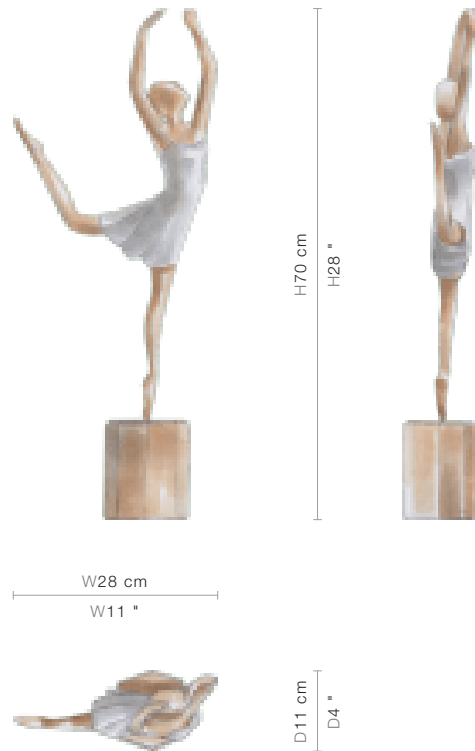

BLUEPRINTS

PACKAGING, WEIGHTS & MEASURES

DIMENSION	VOLUME	WEIGHT	PACKAGE TYPE	NOTES
<i>(cm)</i>				
W46 x D35 x H97 cm	0.16 m³	17 kg	Crate	AF
W41 x D25 x H81 cm	0.08 m³	8 kg	Box	FCL
W46 x D35 x H88 cm	0.14 m³	13 kg	Crate	LCL
W46 x D35 x H97 cm	0.16 m³	15.6 kg	Crate	SA
<i>(inches)</i>				
W18 x D14 x H38 "	5.65 ft³	37.4 lbs	Crate	AF
W16 x D10 x H32 "	2.82 ft³	17.6 lbs	Box	FCL
W18 x D14 x H35 "	4.94 ft³	28.6 lbs	Crate	LCL
W18 x D14 x H38 "	5.65 ft³	34.32 lbs	Crate	SA

Please note, the finishing and fabric colour references printed are purely indicative.

The blueprints are for representation only, and not to a particular scale.

Christopher Guy reserves the right to modify the product information as required, without any prior notice.

Copyright © 2000 - 2025 Christopher Guy. All Rights Reserved.

(Downloaded on 24 March 2025)