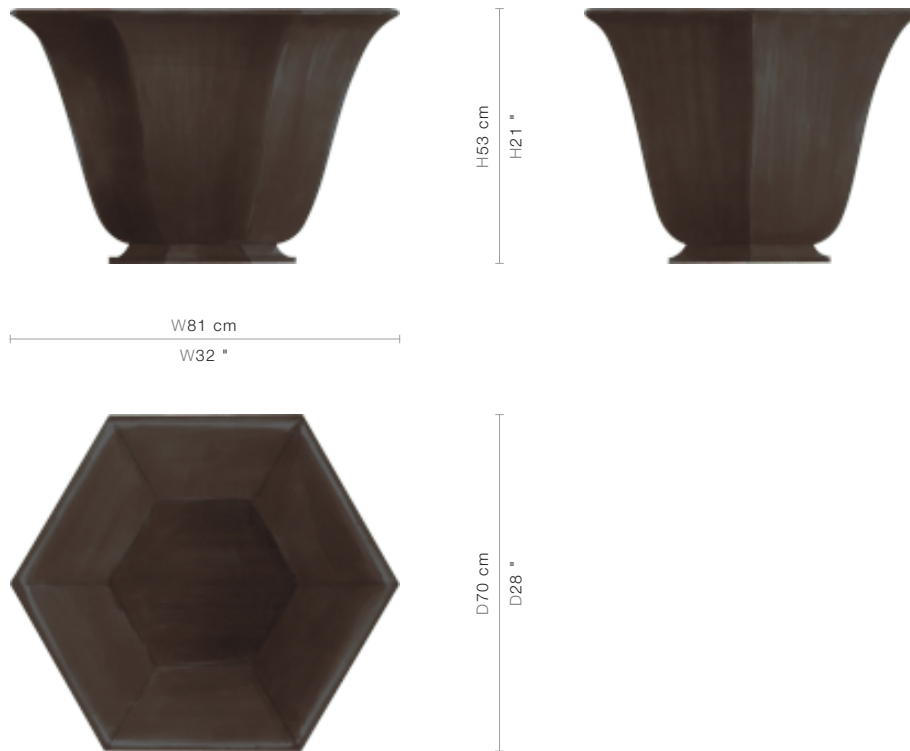

46-0426

Hexagone

(46-0426)

An enchanting, understated hexagonal vase that adds a unique twist to the ambience of both period and contemporary settings. Delicate detailing of its metal base leads into gently curving sides and lips, evoking a flower just opening.

FINISHING OPTIONS

Black Lacquer/Brushed Nickel
Special Finish

SIZE

W81 x D70 x H53 cm / W32 x D28 x H21 inches

ADDITIONAL INFO

Base: Coated solid brass

PRICE LIST: PRICE

CODE	SIZE	PRICE
46-0426	W81 x D70 x H53 cm / W32 x D28 x H21 inches	INQUIRE

BLUEPRINTS

PACKAGING, WEIGHTS & MEASURES

DIMENSION	VOLUME	WEIGHT	PACKAGE TYPE	NOTES
<i>(cm)</i>				
W98 x D102 x H78 cm	0.78 m ³	50 kg	Crate	AF
W93 x D93 x H62 cm	0.54 m ³	29 kg	Box	FCL
W98 x D102 x H68 cm	0.68 m ³	45 kg	Crate	LCL
W98 x D102 x H78 cm	0.78 m ³	46 kg	Crate	SA
<i>(inches)</i>				
W39 x D40 x H31 "	27.53 ft ³	110 lbs	Crate	AF
W37 x D37 x H24 "	19.06 ft ³	63.8 lbs	Box	FCL
W39 x D40 x H27 "	24 ft ³	99 lbs	Crate	LCL
W39 x D40 x H31 "	27.53 ft ³	101.2 lbs	Crate	SA