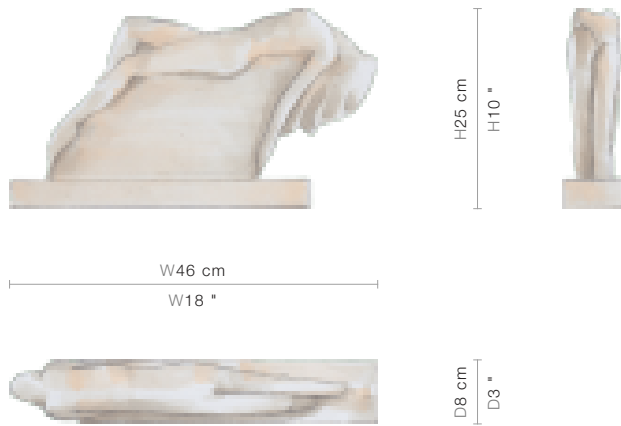

46-0407

La Femme

(46-0407)

Sensual and coquettish, an elegantly shaped sculpture, hand-carved from limestone to entice and tease as it reveals the gentle curves of the female form.

FINISHING OPTIONS

N/A

SIZE

W46 x D8 x H25 cm / W18 x D3 x H10 inches

PRICE LIST: PRICE

CODE	SIZE	PRICE
46-0407	W46 x D8 x H25 cm / W18 x D3 x H10 inches	INQUIRE

BLUEPRINTS

PACKAGING, WEIGHTS & MEASURES

DIMENSION	VOLUME	WEIGHT	PACKAGE TYPE	NOTES
<i>(cm)</i>				
W62 x D25 x H54 cm	0.08 m ³	12 kg	Crate	AF
W58 x D18 x H38 cm	0.04 m ³	5 kg	Box	FCL
W62 x D25 x H44 cm	0.07 m ³	10 kg	Crate	LCL
W62 x D25 x H44 cm	0.07 m ³	10 kg	Crate	SA
<i>(inches)</i>				
W24 x D10 x H21 "	2.82 ft ³	26.4 lbs	Crate	AF
W23 x D7 x H15 "	1.41 ft ³	11 lbs	Box	FCL
W24 x D10 x H17 "	2.47 ft ³	22 lbs	Crate	LCL
W24 x D10 x H17 "	2.47 ft ³	22 lbs	Crate	SA