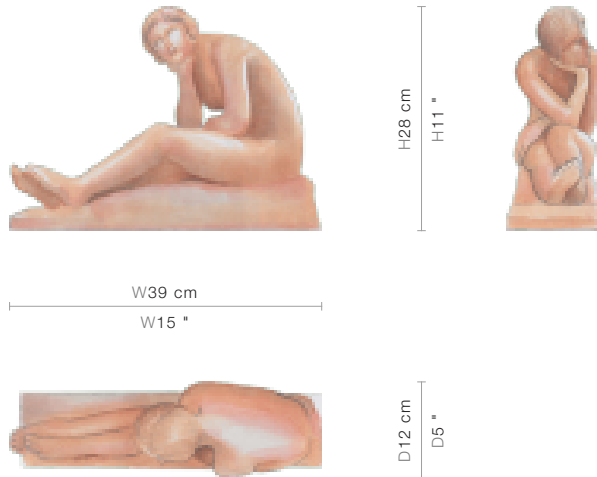

46-0397

Coquette

(46-0397)

This decorative statuette is crafted in resin hew depicting a slightly pensive curvaceous model.

FINISHING OPTIONS

Terracotta
White Shadow
Black Shadow
Bronzage

SIZE

W39 x D12 x H28 cm / W15 x D5 x H11 inches

PRICE LIST: PRICE

CODE	SIZE	PRICE
46-0397	W39 x D12 x H28 cm / W15 x D5 x H11 inches	INQUIRE

BLUEPRINTS

PACKAGING, WEIGHTS & MEASURES

DIMENSION	VOLUME	WEIGHT	PACKAGE TYPE	NOTES
<i>(cm)</i>				
W55 x D31 x H58 cm	0.1 m ³	8 kg	Crate	AF
W50 x D26 x H42 cm	0.05 m ³	2 kg	Box	FCL
W55 x D31 x H48 cm	0.08 m ³	5 kg	Crate	LCL
W55 x D31 x H58 cm	0.1 m ³	6 kg	Crate	SA
<i>(inches)</i>				
W22 x D12 x H23 "	3.53 ft ³	17.6 lbs	Crate	AF
W20 x D10 x H17 "	1.77 ft ³	4.4 lbs	Box	FCL
W22 x D12 x H19 "	2.82 ft ³	11 lbs	Crate	LCL
W22 x D12 x H23 "	3.53 ft ³	13.2 lbs	Crate	SA