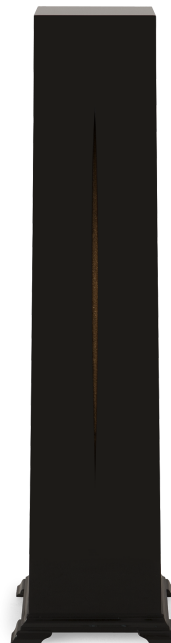

46-0380

Tour De Vendome

(46-0380)

Designed to gently flatter a simple vase of flowers or a beautiful sculpture, this pedestal is the perfect counterpoint to creating engaging and unforgettable displays. The Silk-cut appears on one side.

FINISHING OPTIONS

Black Lacquer/Sands Gold
White Lacquer/Sands Gold
Black Lacquer/Valentino Red
White Lacquer/Valentino Red
Tabac/Sands Gold

SIZE

W35 x D35 x H131 cm / W14 x D14 x H52 inches

PRICE LIST: PRICE

CODE	SIZE	PRICE
46-0380	W35 x D35 x H131 cm / W14 x D14 x H52 inches	INQUIRE

BLUEPRINTS

PACKAGING, WEIGHTS & MEASURES

DIMENSION	VOLUME	WEIGHT	PACKAGE TYPE	NOTES
<i>(cm)</i>				
W149 x D56 x H61 cm	0.51 m ³	33 kg	Crate	AF
W143 x D46 x H47 cm	0.31 m ³	25 kg	Box	FCL
W200 x D22 x H140 cm	0.62 m ³	65 kg	Crate	FCL
W149 x D56 x H52 cm	0.43 m ³	30 kg	Crate	LCL
W200 x D22 x H140 cm	0.62 m ³	70 kg	Crate	LCL
W149 x D56 x H61 cm	0.51 m ³	30 kg	Crate	SA
<i>(inches)</i>				
W59 x D22 x H24 "	18 ft ³	72.6 lbs	Crate	AF
W56 x D18 x H19 "	10.94 ft ³	55 lbs	Box	FCL
W79 x D9 x H55 "	21.89 ft ³	143 lbs	Crate	FCL
W59 x D22 x H20 "	15.18 ft ³	66 lbs	Crate	LCL
W79 x D9 x H55 "	21.89 ft ³	154 lbs	Crate	LCL
W59 x D22 x H24 "	18 ft ³	66 lbs	Crate	SA