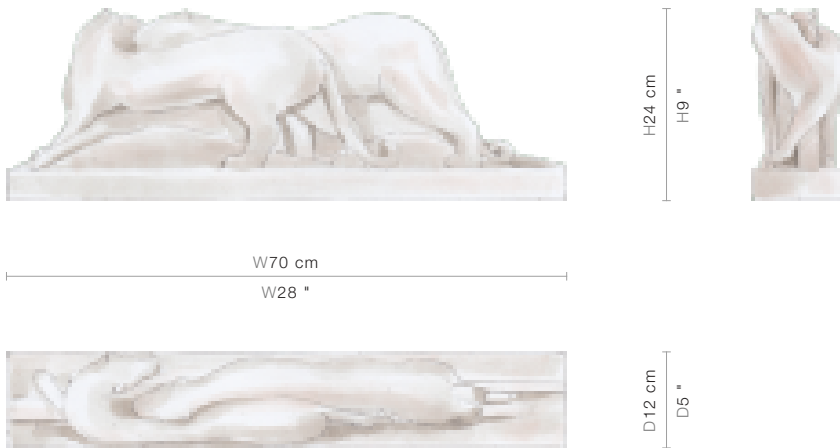

BLUEPRINTS

PACKAGING, WEIGHTS & MEASURES

DIMENSION	VOLUME	WEIGHT	PACKAGE TYPE	NOTES
<i>(cm)</i>				
W86 x D27 x H52 cm	0.12 m³	27 kg	Crate	AF
W81 x D23 x H36 cm	0.07 m³	15 kg	Box	FCL
W86 x D27 x H42 cm	0.1 m³	25 kg	Crate	LCL
W86 x D27 x H52 cm	0.12 m³	25 kg	Crate	SA
<i>(inches)</i>				
W34 x D11 x H20 "	4.24 ft³	59.4 lbs	Crate	AF
W32 x D9 x H14 "	2.47 ft³	33 lbs	Box	FCL
W34 x D11 x H17 "	3.53 ft³	55 lbs	Crate	LCL
W34 x D11 x H20 "	4.24 ft³	55 lbs	Crate	SA

Please note, the finishing and fabric colour references printed are purely indicative.
The blueprints are for representation only, and not to a particular scale.

Christopher Guy reserves the right to modify the product information as required, without any prior notice.

Copyright © 2000 - 2024 Christopher Guy. All Rights Reserved.

(Downloaded on 25 April 2024)