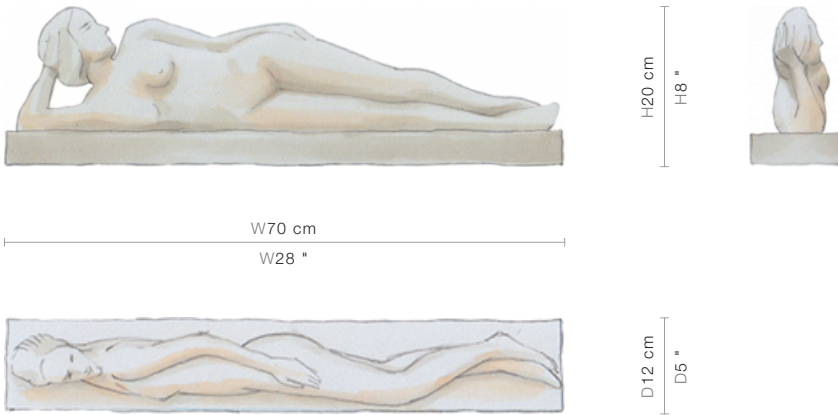

46-0364

Reposé

(46-0364)

Exquisitely hand-carved from a single block of limestone, offers a characterful addition to both contemporary and traditional environments.

FINISHING OPTIONS

N/A

SIZE

W70 x D12 x H20 cm / W28 x D5 x H8 inches

PRICE LIST: PRICE

CODE	SIZE	PRICE
46-0364	W70 x D12 x H20 cm / W28 x D5 x H8 inches	INQUIRE

BLUEPRINTS

PACKAGING, WEIGHTS & MEASURES

DIMENSION	VOLUME	WEIGHT	PACKAGE TYPE	NOTES
<i>(cm)</i>				
W86 x D34 x H50 cm	0.15 m ³	22 kg	Crate	AF - stone(10.8)
W80 x D25 x H35 cm	0.07 m ³	14 kg	Box	FCL - stone(10.8)
W86 x D34 x H41 cm	0.12 m ³	20 kg	Crate	LCL - stone(10.8)
W86 x D34 x H50 cm	0.15 m ³	21 kg	Crate	SA - stone(10.8)
<i>(inches)</i>				
W34 x D13 x H20 "	5.3 ft ³	48.4 lbs	Crate	AF - stone(10.8)
W31 x D10 x H14 "	2.47 ft ³	30.8 lbs	Box	FCL - stone(10.8)
W34 x D13 x H16 "	4.24 ft ³	44 lbs	Crate	LCL - stone(10.8)
W34 x D13 x H20 "	5.3 ft ³	46.2 lbs	Crate	SA - stone(10.8)