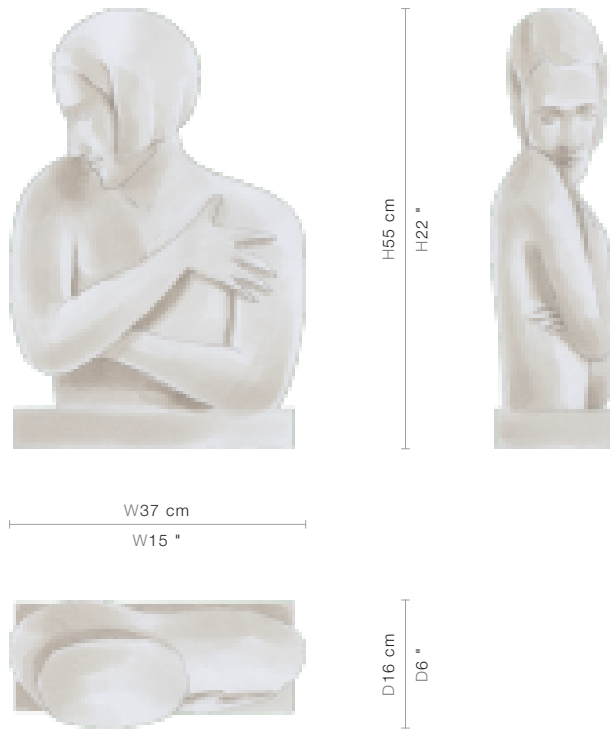

46-0323

Modestie

(46-0323)

A virtuoso 1920s inspired bust, hand carved from solid limestone.

FINISHING OPTIONS

N/A

SIZE

W37 x D16 x H55 cm / W15 x D6 x H22 inches

PRICE LIST: PRICE

CODE	SIZE	PRICE
46-0323	W37 x D16 x H55 cm / W15 x D6 x H22 inches	INQUIRE

BLUEPRINTS

PACKAGING, WEIGHTS & MEASURES

DIMENSION	VOLUME	WEIGHT	PACKAGE TYPE	NOTES
<i>(cm)</i>				
W72 x D56 x H43 cm	0.17 m ³	40 kg	Crate	AF
W67 x D47 x H28 cm	0.09 m ³	30 kg	Box	FCL
W72 x D56 x H33 cm	0.13 m ³	36 kg	Crate	LCL
W72 x D56 x H43 cm	0.17 m ³	39 kg	Crate	SA
<i>(inches)</i>				
W28 x D22 x H17 "	6 ft ³	88 lbs	Crate	AF
W26 x D19 x H11 "	3.18 ft ³	66 lbs	Box	FCL
W28 x D22 x H13 "	4.59 ft ³	79.2 lbs	Crate	LCL
W28 x D22 x H17 "	6 ft ³	85.8 lbs	Crate	SA