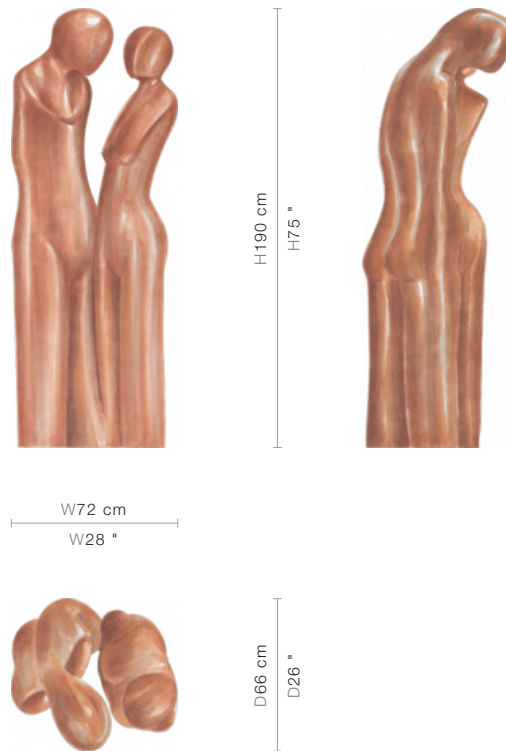

46-0284

Amoureux En Cuivre

(46-0284)

In hand-beaten copper without a visible seam and joint line, this extraordinary larger-than-life piece is perfect for gracing either indoors or out.

FINISHING OPTIONS

N/A

SIZE

W72 x D66 x H190 cm / W28 x D26 x H75 inches

PRICE LIST: PRICE

CODE	SIZE	PRICE
46-0284	W72 x D66 x H190 cm / W28 x D26 x H75 inches	INQUIRE

BLUEPRINTS

PACKAGING, WEIGHTS & MEASURES

DIMENSION	VOLUME	WEIGHT	PACKAGE TYPE	NOTES
<i>(cm)</i>				
W211 x D84 x H77 cm	1.36 m ³	55 kg	Crate	AF - BRONZE
W211 x D84 x H67 cm	1.19 m ³	49 kg	Crate	FCL - BRONZE
W211 x D84 x H67 cm	1.19 m ³	47 kg	Crate	LCL - BRONZE
W211 x D84 x H77 cm	1.36 m ³	55 kg	Crate	SA - BRONZE
<i>(inches)</i>				
W83 x D33 x H30 "	48.01 ft ³	121 lbs	Crate	AF - BRONZE
W83 x D33 x H26 "	42.01 ft ³	107.8 lbs	Crate	FCL - BRONZE
W83 x D33 x H26 "	42.01 ft ³	103.4 lbs	Crate	LCL - BRONZE
W83 x D33 x H30 "	48.01 ft ³	121 lbs	Crate	SA - BRONZE