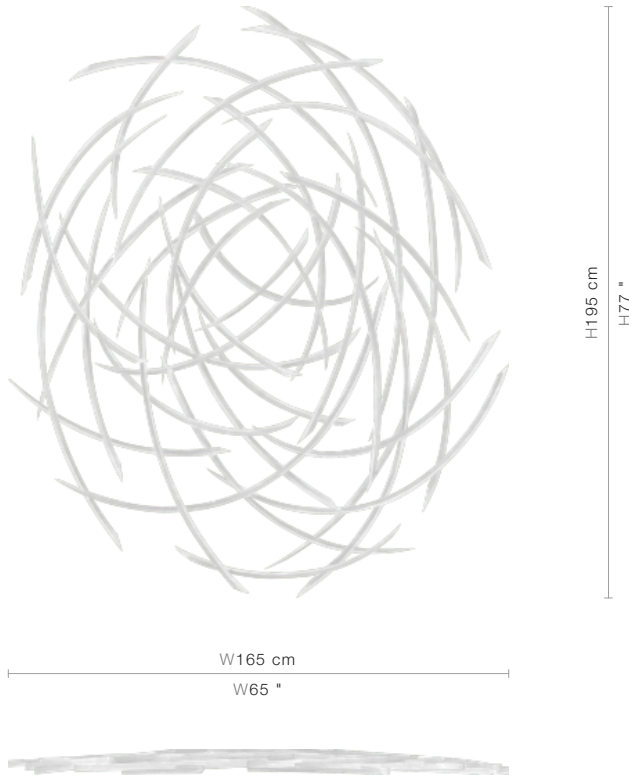

46-0254

Le Remous

(46-0254)

Exquisitely simple wall art piece with finely curved hand carved strokes.

FINISHING OPTIONS

Renaissance Gold Leaf
French White
Italian Silver Leaf
Special Finish

SIZE

W165 x H195 cm / W65 x H77 inches

ADDITIONAL INFO

Dual Hanger

PRICE LIST: PRICE

CODE	SIZE	PRICE
46-0254	W165 x H195 cm / W65 x H77 inches	INQUIRE

BLUEPRINTS

PACKAGING, WEIGHTS & MEASURES

DIMENSION	VOLUME	WEIGHT	PACKAGE TYPE	NOTES
<i>(cm)</i>				
W211 x D32 x H190 cm	1.28 m ³	55 kg	Crate	AF
W215 x D22 x H184 cm	0.87 m ³	36 kg	Crate	FCL
W211 x D22 x H181 cm	0.84 m ³	39 kg	Crate	LCL
W211 x D22 x H181 cm	0.84 m ³	37 kg	Crate	SA
<i>(inches)</i>				
W83 x D13 x H75 "	45.18 ft ³	121 lbs	Crate	AF
W85 x D9 x H72 "	30.71 ft ³	79.2 lbs	Crate	FCL
W83 x D9 x H71 "	29.65 ft ³	85.8 lbs	Crate	LCL
W83 x D9 x H71 "	29.65 ft ³	81.4 lbs	Crate	SA