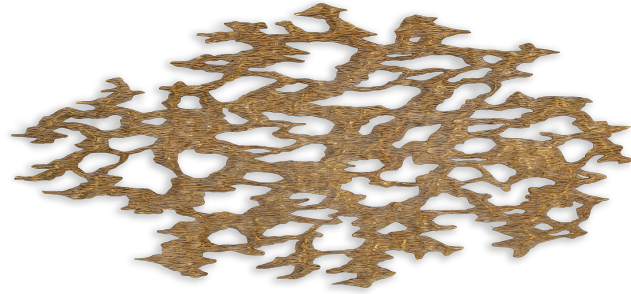

46-0252

La Flamme

(46-0252)

An outstanding piece of wall art, lovingly crafted by hand from solid hardwood, with volcanic rock effect and a rubbed gold-leaf finish.

FINISHING OPTIONS

Renaissance Gold Leaf
White Shadow
Special Finish

SIZE

W90 x H200 cm / W35 x H79 inches

ADDITIONAL INFO

Dual Hanger

PRICE LIST: PRICE

CODE	SIZE	PRICE
46-0252	W90 x H200 cm / W35 x H79 inches	INQUIRE

BLUEPRINTS

PACKAGING, WEIGHTS & MEASURES