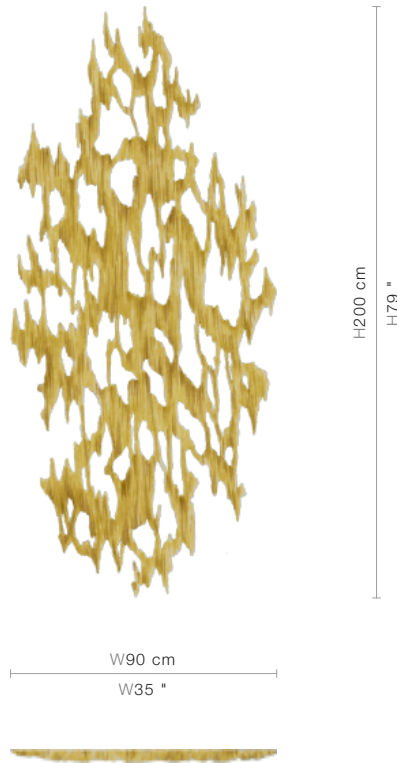

46-0252

La Flamme

(46-0252)

An outstanding piece of wall art, lovingly crafted by hand from solid hardwood, with volcanic rock effect and a rubbed gold-leaf finish.

FINISHING OPTIONS

Renaissance Gold Leaf
White Shadow
Special Finish

SIZE

W90 x H200 cm / W35 x H79 inches

ADDITIONAL INFO

Dual Hanger

PRICE LIST: PRICE

CODE	SIZE	PRICE
46-0252	W90 x H200 cm / W35 x H79 inches	INQUIRE

BLUEPRINTS

PACKAGING, WEIGHTS & MEASURES

DIMENSION	VOLUME	WEIGHT	PACKAGE TYPE	NOTES
<i>(cm)</i>				
W223 x D30 x H125 cm	0.84 m ³	46 kg	Crate	AF
W218 x D13 x H109 cm	0.31 m ³	23 kg	Box	FCL - REV
W223 x D20 x H115 cm	0.51 m ³	43 kg	Crate	LCL
W223 x D20 x H115 cm	0.51 m ³	41 kg	Crate	SA
<i>(inches)</i>				
W88 x D12 x H49 "	29.65 ft ³	101.2 lbs	Crate	AF
W86 x D5 x H43 "	10.94 ft ³	50.6 lbs	Box	FCL - REV
W88 x D8 x H45 "	18 ft ³	94.6 lbs	Crate	LCL
W88 x D8 x H45 "	18 ft ³	90.2 lbs	Crate	SA