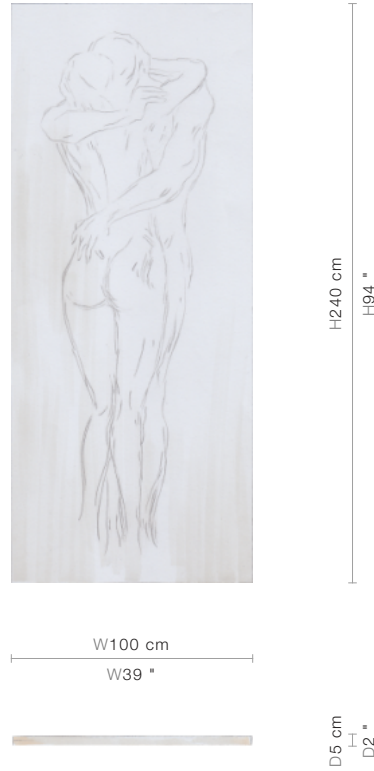

## L'étreinte

(46-0227)

A textured background is used to enhance the visual impact of this wall art piece, with a fine semi-precious stone outline depicting two lovers in a warm embrace.

### SIZE

W100 x D5 x H240 cm / W39 x D2 x H94 inches

### PRICE LIST: PRICE

CODE	SIZE	PRICE
46-0227	W100 x D5 x H240 cm / W39 x D2 x H94 inches	INQUIRE

## PACKAGING, WEIGHTS & MEASURES

DIMENSION	VOLUME	WEIGHT	PACKAGE TYPE	NOTES
<i>(cm)</i>				
W252 x D30 x H122 cm	0.92 m <sup>3</sup>	62 kg	Crate	AF
W252 x D17 x H113 cm	0.48 m <sup>3</sup>	49 kg	Crate	FCL
W252 x D17 x H113 cm	0.48 m <sup>3</sup>	58 kg	Crate	LCL
W252 x D17 x H113 cm	0.48 m <sup>3</sup>	47 kg	Crate	SA
<i>(inches)</i>				
W99 x D12 x H48 "	32.48 ft <sup>3</sup>	136.4 lbs	Crate	AF
W99 x D7 x H44 "	16.94 ft <sup>3</sup>	107.8 lbs	Crate	FCL
W99 x D7 x H44 "	16.94 ft <sup>3</sup>	127.6 lbs	Crate	LCL
W99 x D7 x H44 "	16.94 ft <sup>3</sup>	103.4 lbs	Crate	SA