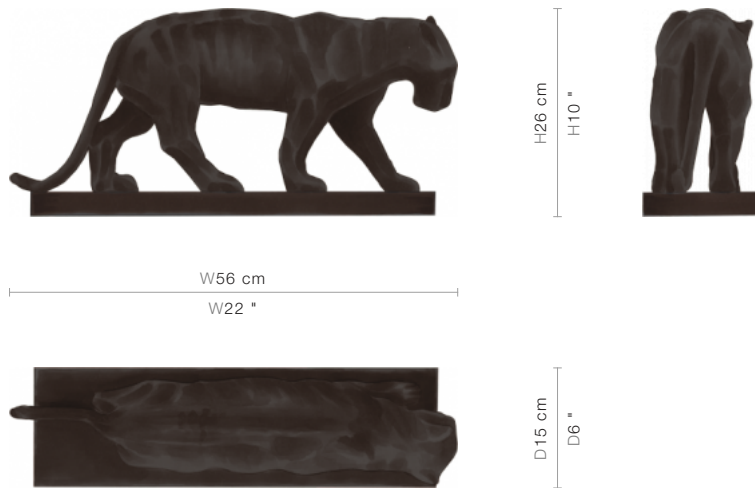

46-0226

Dominance

(46-0226)

A pensive gleaming cast metal panther to add exotic glamour to any room.

FINISHING OPTIONS

Black Shadow
Bronzage
Oro Nero
Italian Silver Leaf
White Shadow

SIZE

W56 x D15 x H26 cm / W22 x D6 x H10 inches

ADDITIONAL INFO

Statue: Coated Aluminium; Base:
Wood

PRICE LIST: PRICE

CODE	SIZE	PRICE
46-0226	W56 x D15 x H26 cm / W22 x D6 x H10 inches	INQUIRE

BLUEPRINTS

PACKAGING, WEIGHTS & MEASURES

DIMENSION	VOLUME	WEIGHT	PACKAGE TYPE	NOTES
<i>(cm)</i>				
W67 x D34 x H56 cm	0.13 m ³	18 kg	Crate	AF
W61 x D25 x H38 cm	0.06 m ³	11 kg	Box	FCL
W67 x D34 x H46 cm	0.1 m ³	14 kg	Crate	LCL
W67 x D34 x H54 cm	0.12 m ³	18 kg	Crate	SA
<i>(inches)</i>				
W26 x D13 x H22 "	4.59 ft ³	39.6 lbs	Crate	AF
W24 x D10 x H15 "	2.12 ft ³	24.2 lbs	Box	FCL
W26 x D13 x H18 "	3.53 ft ³	30.8 lbs	Crate	LCL
W26 x D13 x H21 "	4.24 ft ³	39.6 lbs	Crate	SA