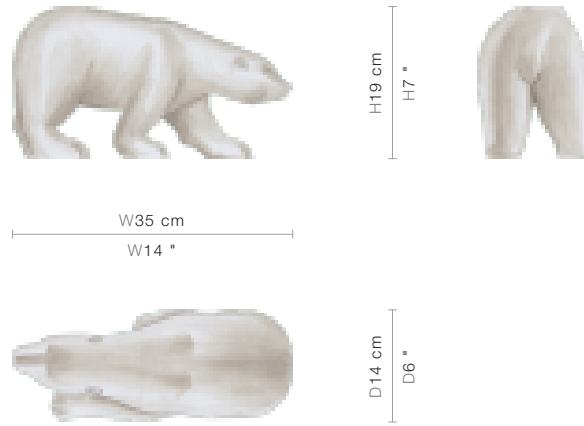

46-0219

Polaire

(46-0219)

The polar bear can be seen in all its majesty in this charming sculpture, hand carved from high quality limestone.

FINISHING OPTIONS

N/A

SIZE

W35 x D14 x H19 cm / W14 x D6 x H7 inches

PRICE LIST: PRICE

CODE	SIZE	PRICE
46-0219	W35 x D14 x H19 cm / W14 x D6 x H7 inches	INQUIRE

BLUEPRINTS

PACKAGING, WEIGHTS & MEASURES

DIMENSION	VOLUME	WEIGHT	PACKAGE TYPE	NOTES
<i>(cm)</i>				
W51 x D34 x H48 cm	0.08 m ³	15 kg	Crate	AF
W46 x D25 x H32 cm	0.04 m ³	7 kg	Box	FCL
W51 x D34 x H38 cm	0.07 m ³	13 kg	Crate	LCL
W51 x D34 x H48 cm	0.08 m ³	13 kg	Crate	SA
<i>(inches)</i>				
W20 x D13 x H19 "	2.82 ft ³	33 lbs	Crate	AF
W18 x D10 x H13 "	1.41 ft ³	15.4 lbs	Box	FCL
W20 x D13 x H15 "	2.47 ft ³	28.6 lbs	Crate	LCL
W20 x D13 x H19 "	2.82 ft ³	28.6 lbs	Crate	SA